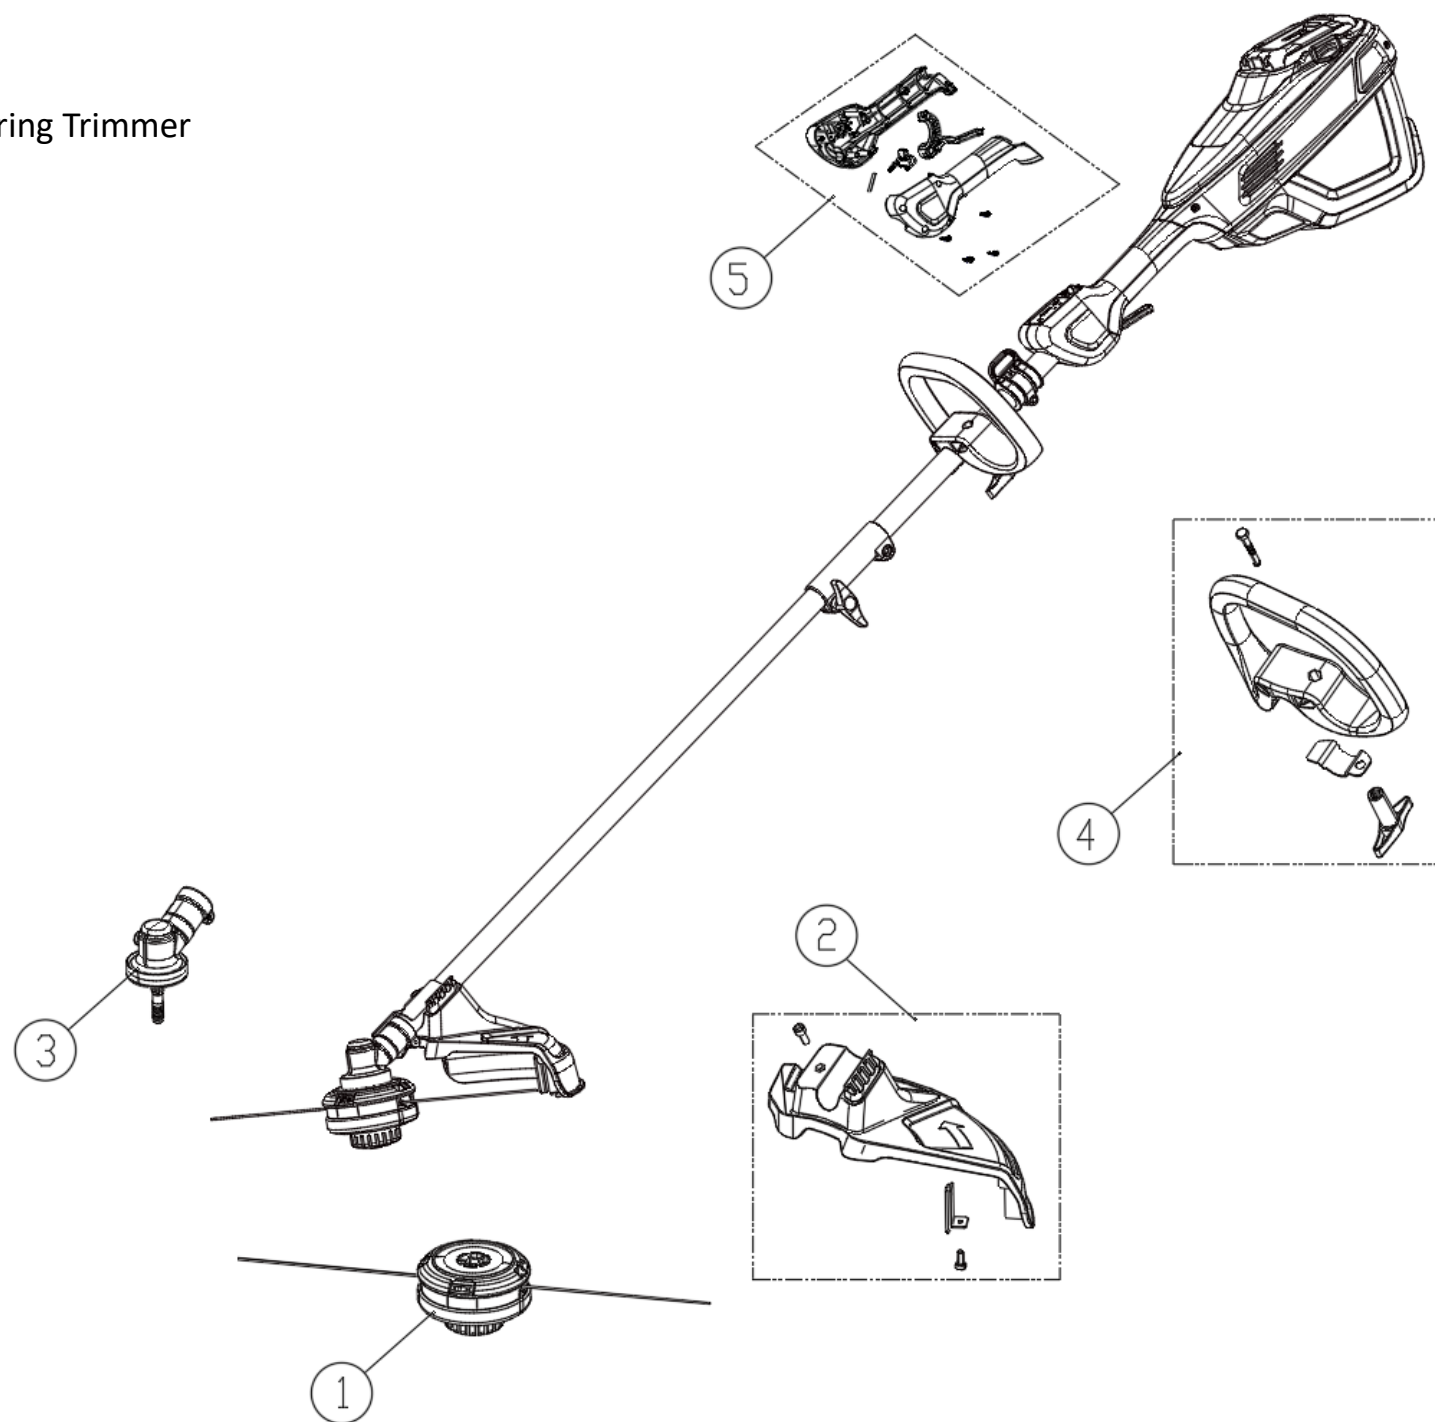

GT 161
GWC 82V 16-in. Attach. Capable String Trimmer
2106602

GT 161

GWC 82V 16-in. Attach. Capable String Trimmer

2106602

Item #	Part Number	Description
1	RB311121410E	Cutting Head
2	R0200818-00	Guard Assembly
3	RB311032465	Lower End Assembly
4	RB311032461A	Auxiliary Handle Assembly
5	RB341012461A	Trigger Housing Kit