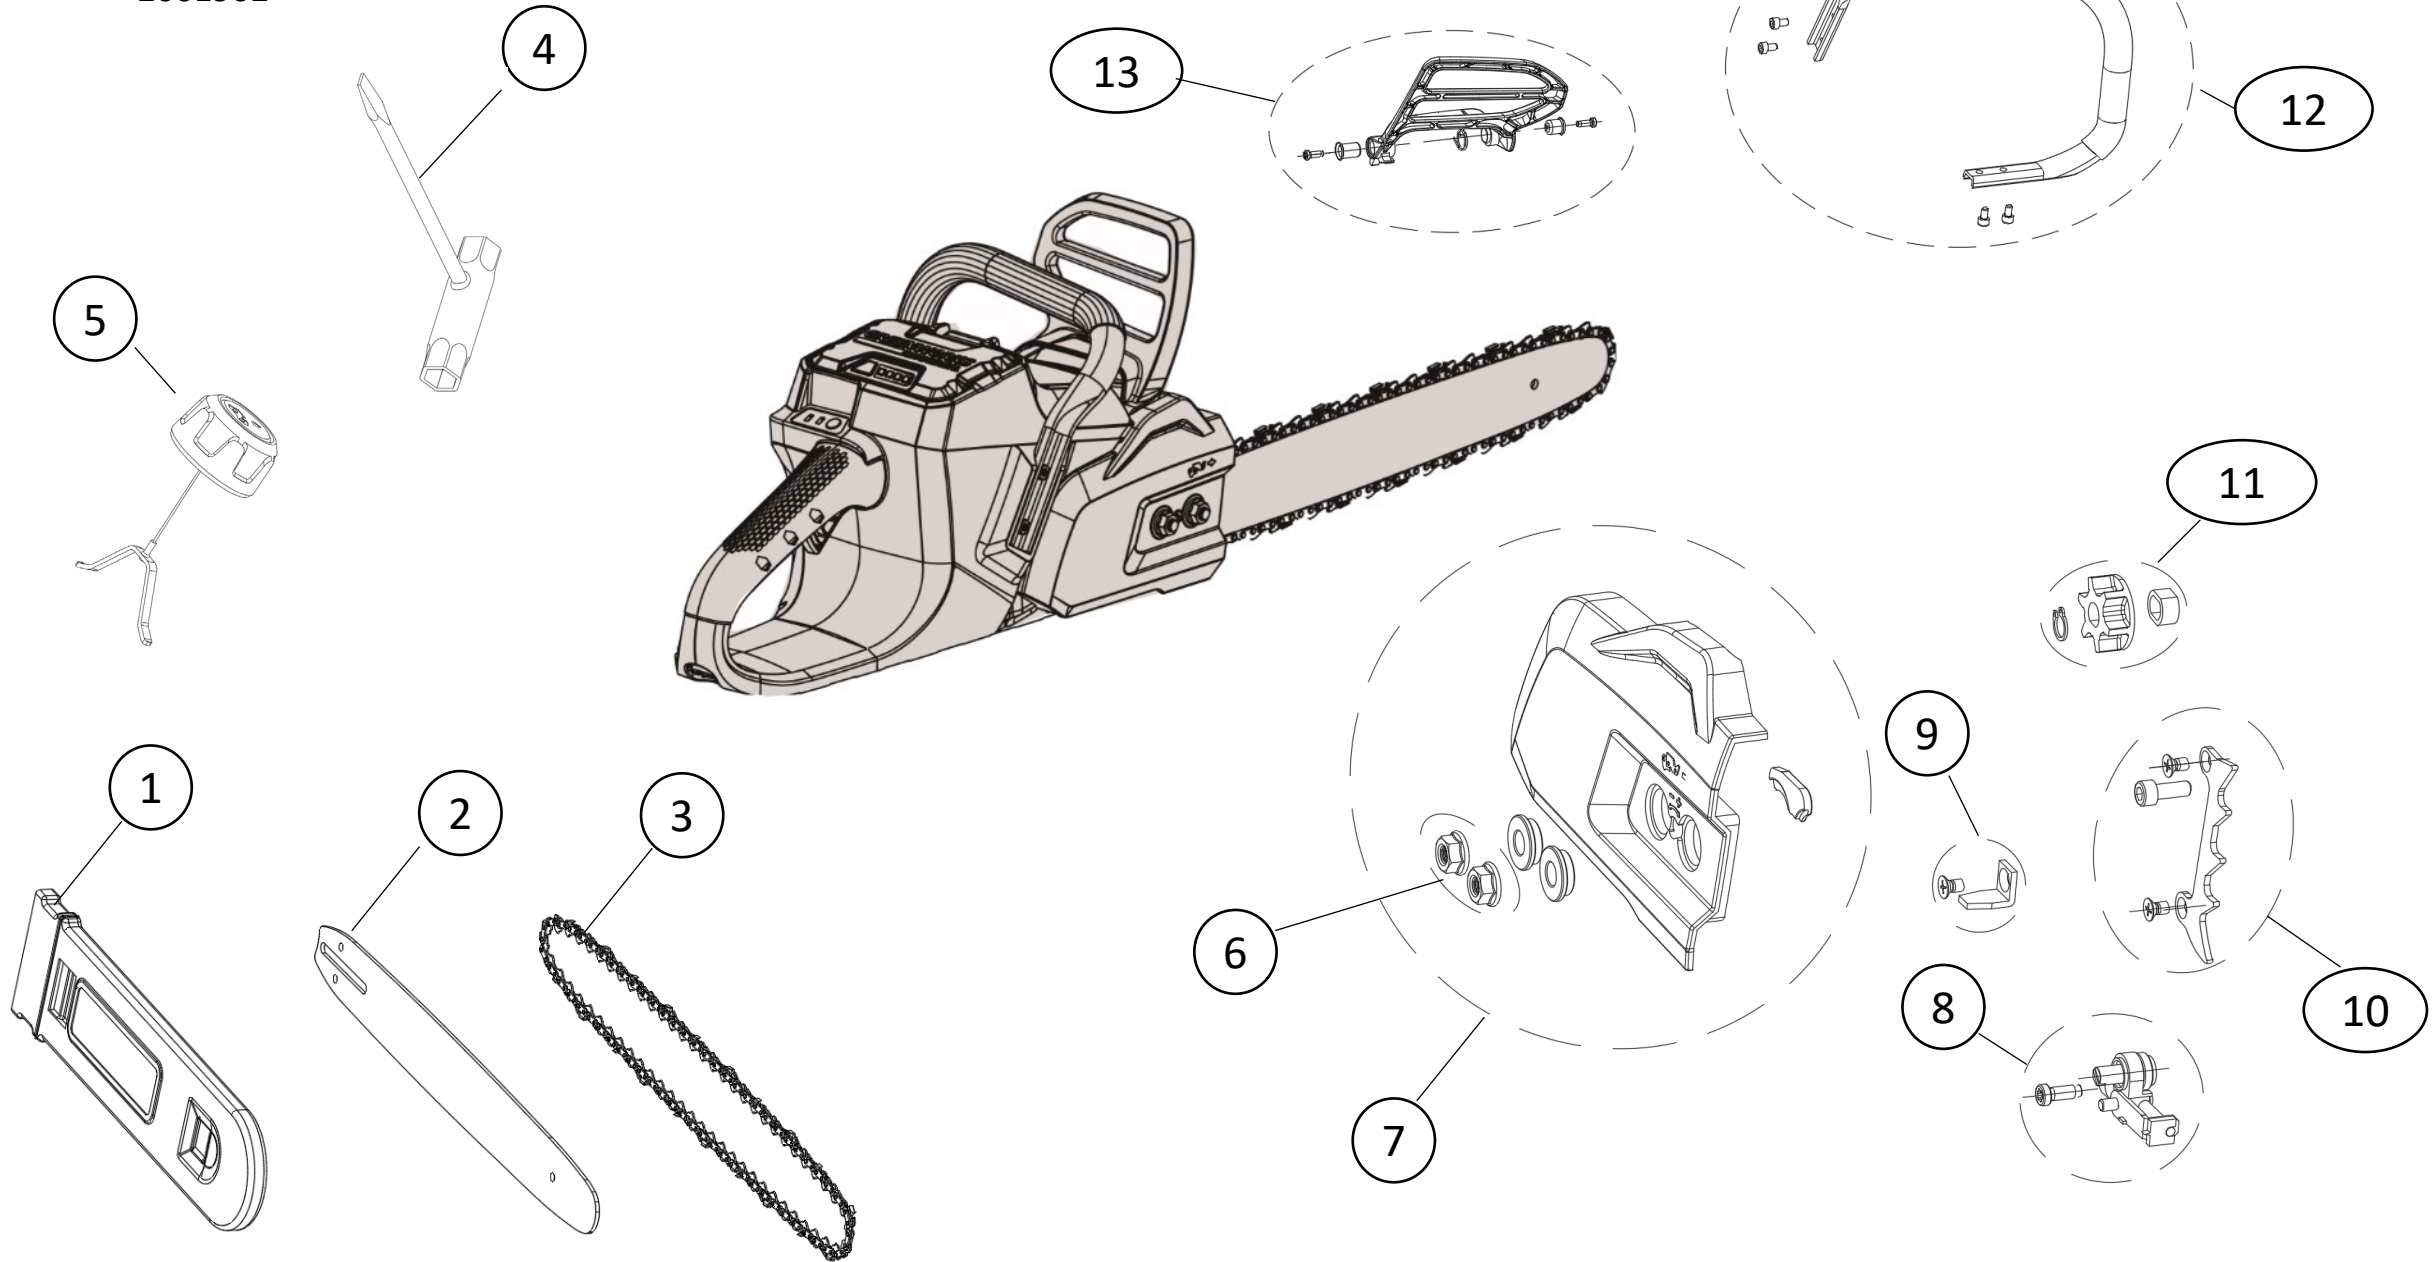

GS 180
GW 82V 18-in. BL Chainsaw
2001902

GS 180
GW 82V 18-in. BL Chainsaw
2001902

Item #	Part Number	Description
1	RB341161075	Scabbard
2	RB311001080A	Bar
3	RB31101590	Chain
4	RB333001890	Scrench
5	RB341071071V1	Oil Cap Assembly
6	R0200841-00	Bar Nuts
7	RB341071075A	Bar Cover Assembly
8	RB311031063A	Tensioner Kit
9	RB333061075A	Chain Catcher
10	RB333101075	Spikes
11	RB33902102C	Drive Gear Kit
12	RB331031075A	Main Handle
13	RB341041075	Chain Brake Kit