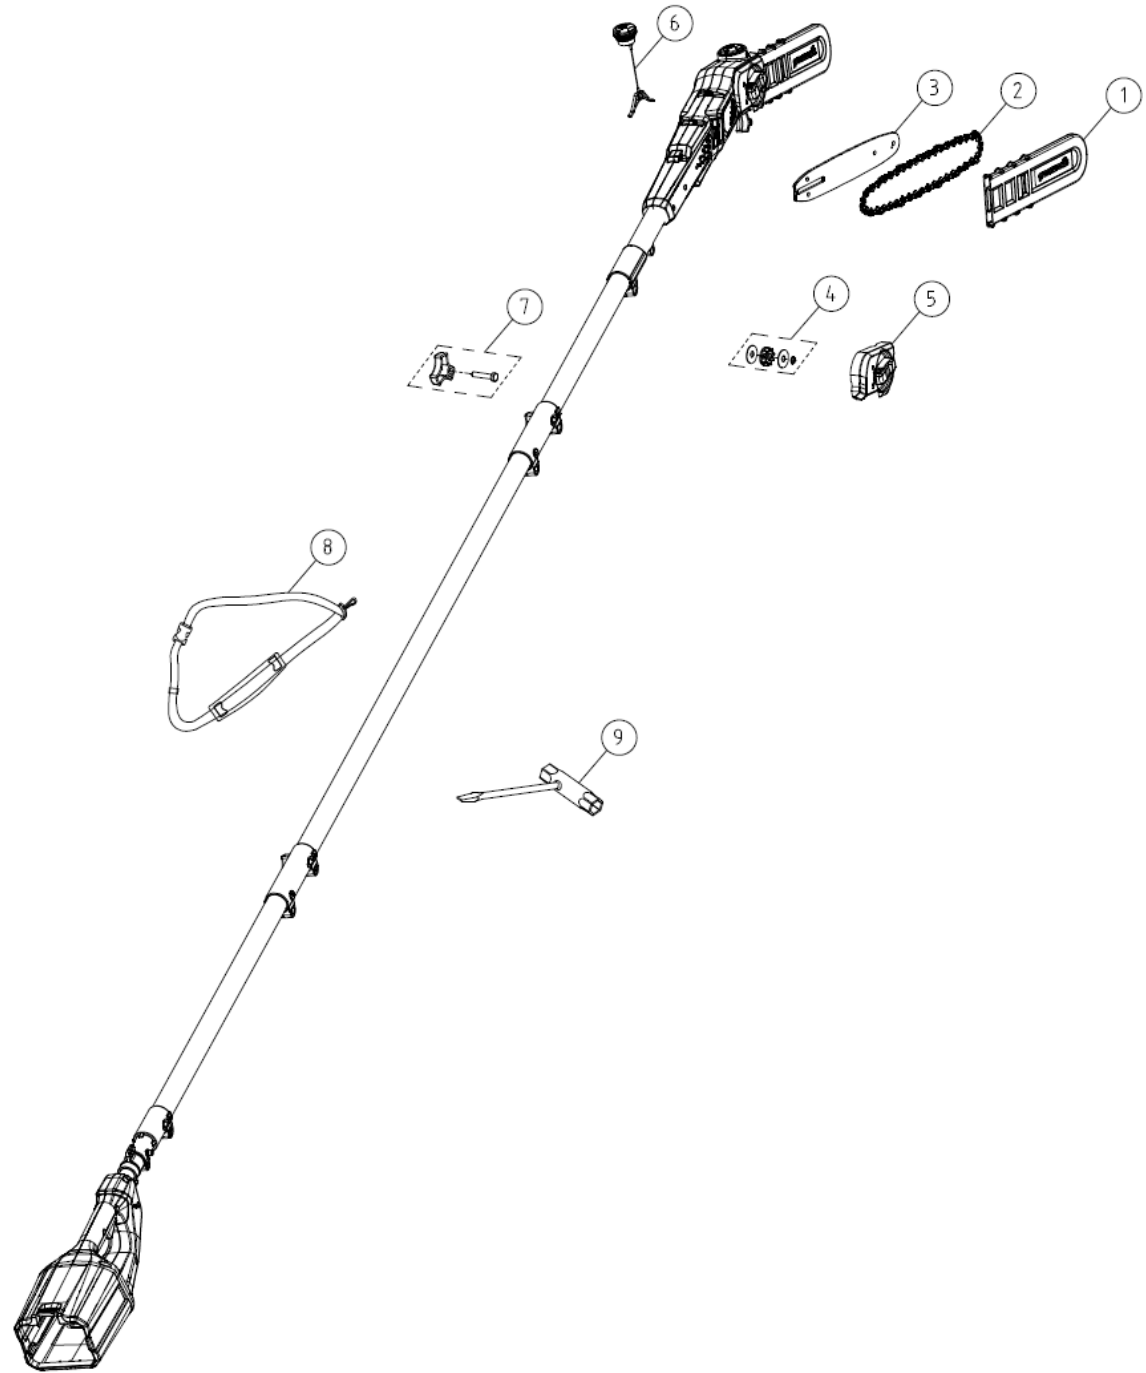

GS100
GW 82V Polesaw (tool only)
1400802

GS100
GW 82V Polesaw (tool only)
1400802

| Item # | Part Number | Description |
|--------|--------------|--------------------|
| 1 | RB34114155V1 | Scabbard |
| 2 | RB311101726 | Chain |
| 3 | RB322001726C | Bar |
| 4 | RB339001726 | Drive Gear Kit |
| 5 | RB341031726A | Bar Cover Assembly |
| 6 | RB341091734B | Oil Cap Assembly |
| 7 | R0200804-00 | Pole Knobs |
| 8 | RB37902144C | Strap Assembly |
| 9 | RB333101726 | Scrench |