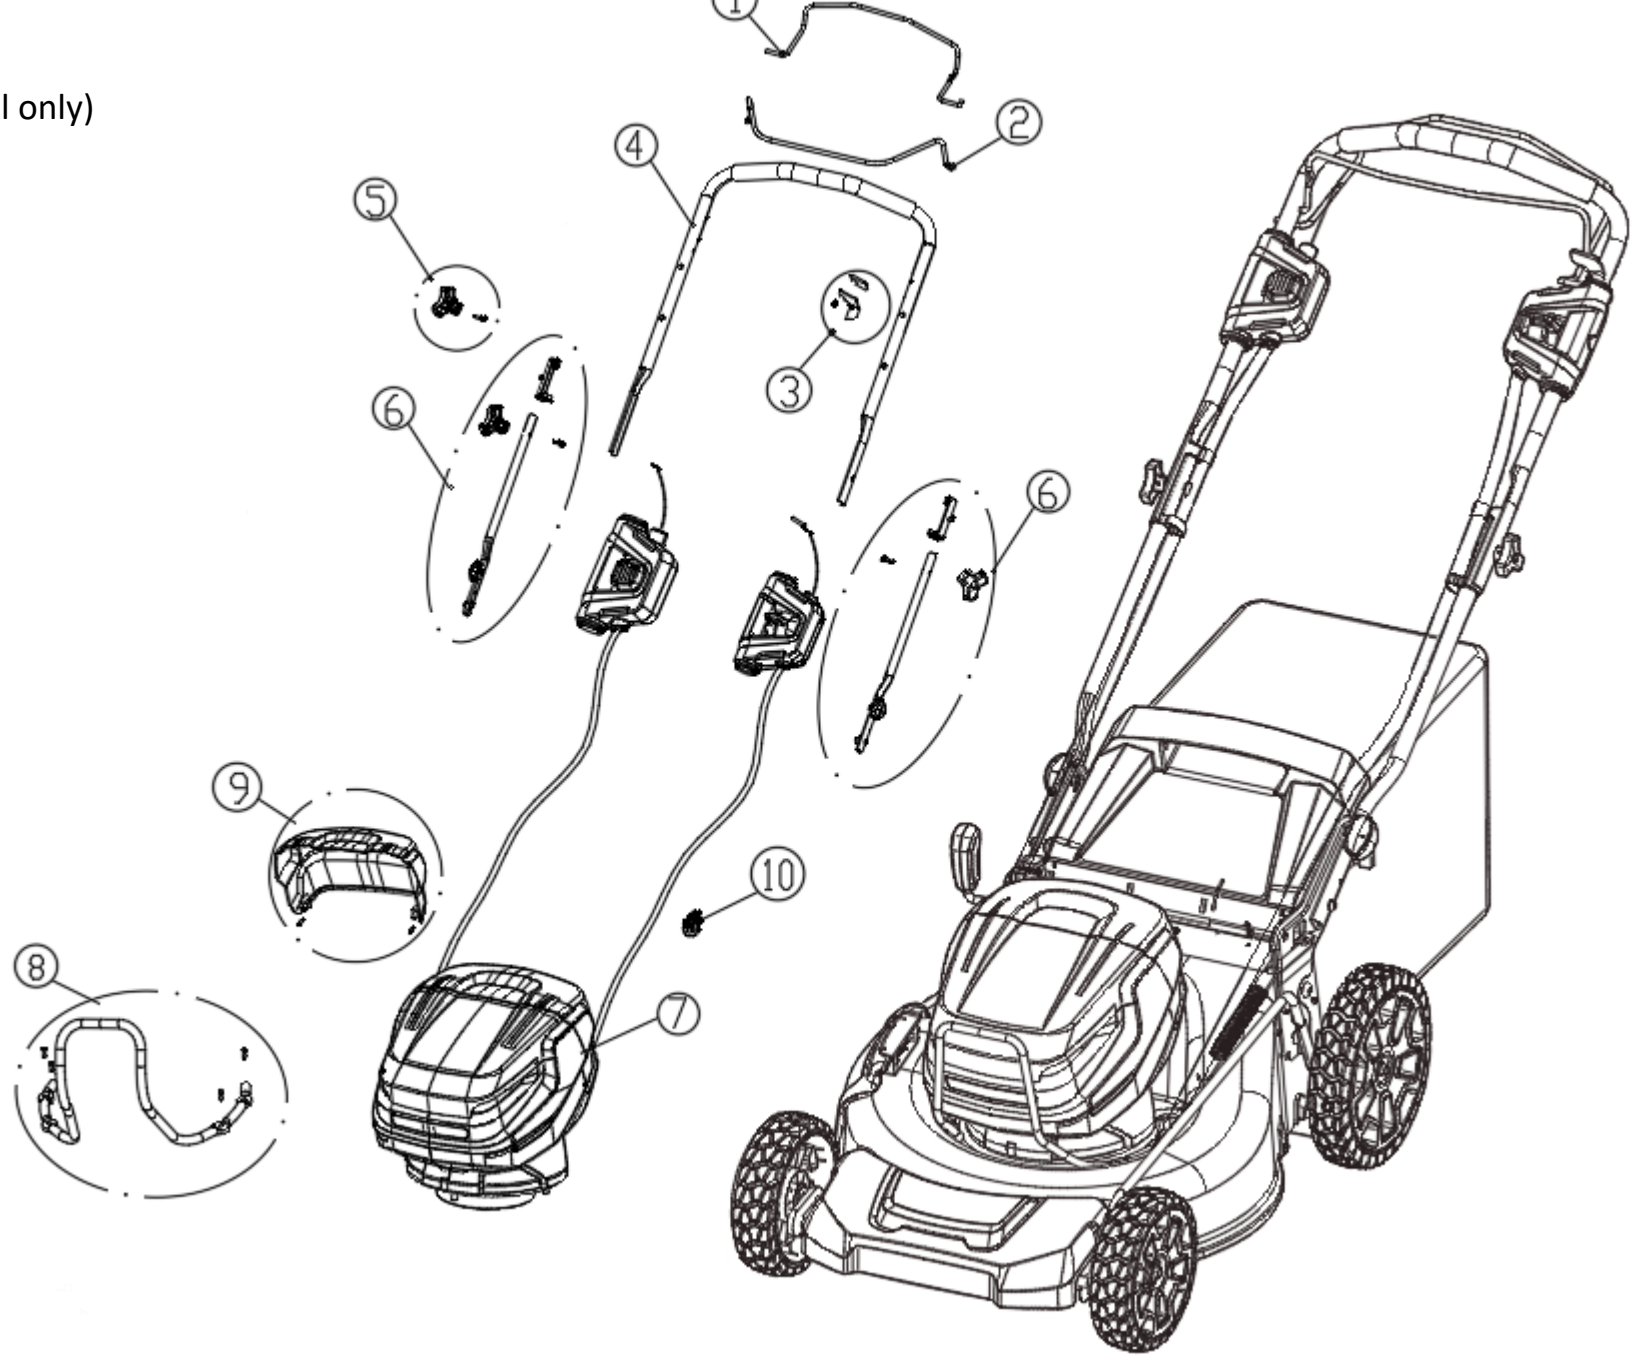

GMS 210  
GW 82V 21-in. BL SP Mower (tool only)  
2510402  
Deck and Wheels

GMS 210  
GW 82V 21-in. BL SP Mower (tool only)  
2510402  
Handles and Controls

GMS 210  
GW 82V 21-in. BL SP Mower (tool only)  
2510402  
Housings

GMS 210

GW 82V 21-in. BL SP Mower (tool only)

2510402

### Deck And Wheels

Item #	Part Number	Description
1	RB311301560C	Height Adjust Handle Kit
2	RB312011560C	Deck Bracket Assembly (Right)
3	R0200806-00	Rear Wheel Assembly
4	R0200807-00	Rear Axle Assembly
5	RB311133428	Self Propel Axle and motor
6	R0200808-00	Wheel Gear (Right)
7	R0200846-00	Wheel Gear (Left)
8	RB333041519A	Deck Bracket Assembly (Left)
9	RB332081531D	Height Adjust Rod Assembly
10	RB341281179A	Front Wheel Kit
11	RB311021179A	Front Axle kit
12	RB332041531C	Deck
13	RB311081179A	Side Discharge Cover Assembly