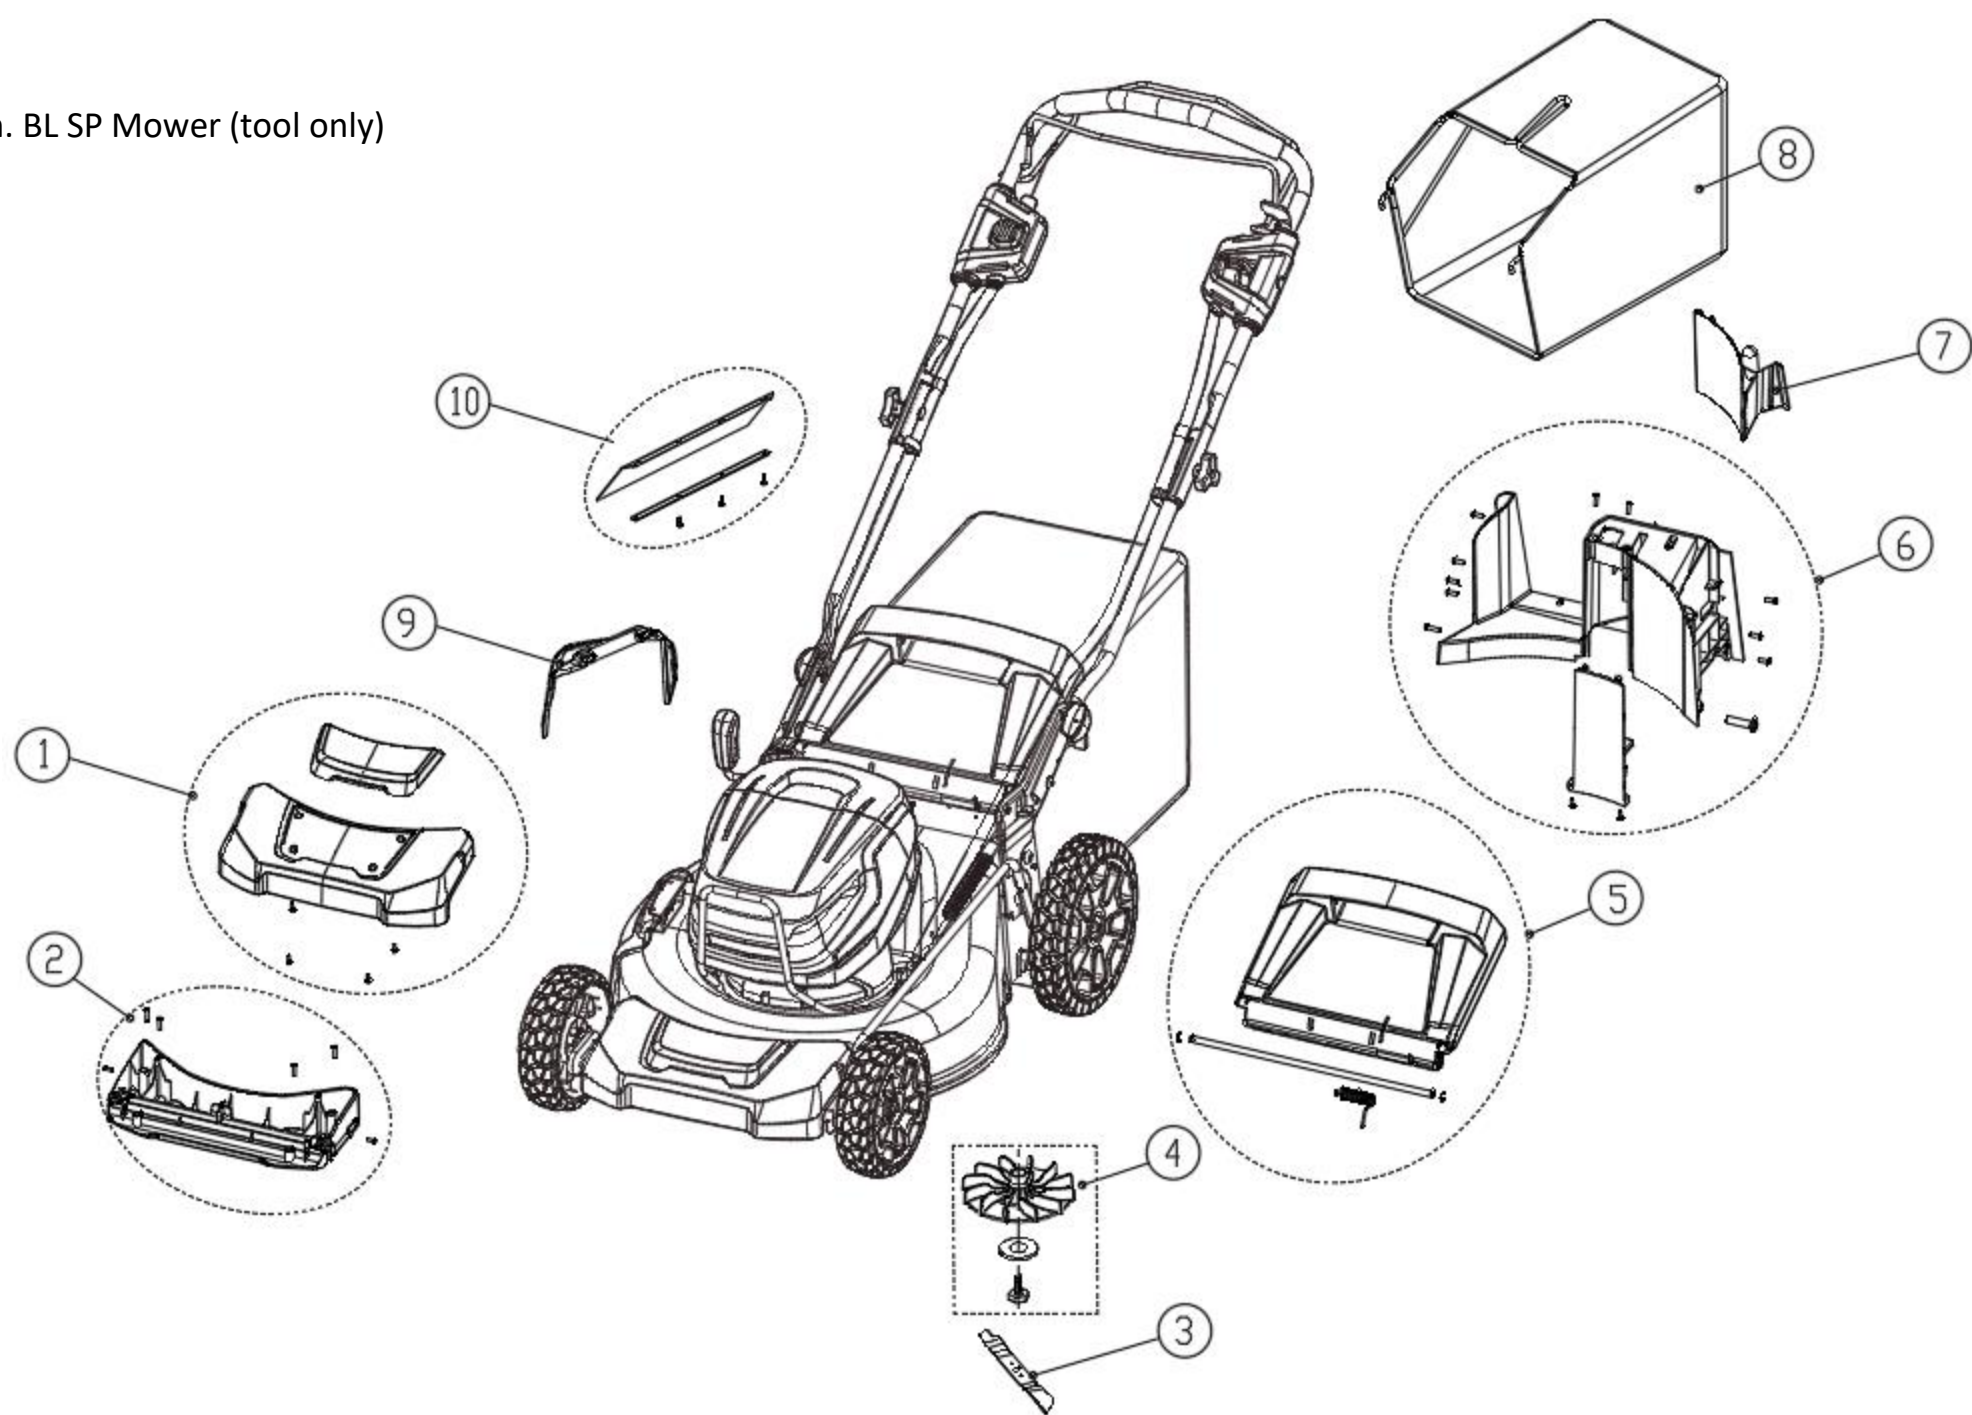

GMS 210  
GW 82V 21-in. BL SP Mower (tool only)  
2510402  
Deck and Wheels

GMS 210  
GW 82V 21-in. BL SP Mower (tool only)  
2510402  
Handles and Controls

GMS 210  
GW 82V 21-in. BL SP Mower (tool only)  
2510402  
Housings

GMS 210

GW 82V 21-in. BL SP Mower (tool only)

2510402

### Deck And Wheels

Item #	Part Number	Description
1	RB311301560C	Height Adjust Handle Kit
2	RB312011560C	Deck Bracket Assembly (Right)
3	R0200806-00	Rear Wheel Assembly
4	R0200807-00	Rear Axle Assembly
5	RB311133428	Self Propel Axle and motor
6	R0200808-00	Wheel Gear (Right)
7	R0200846-00	Wheel Gear (Left)
8	RB333041519A	Deck Bracket Assembly (Left)
9	RB332081531D	Height Adjust Rod Assembly
10	RB341281179A	Front Wheel Kit
11	RB311021179A	Front Axle kit
12	RB332041531C	Deck
13	RB311081179A	Side Discharge Cover Assembly