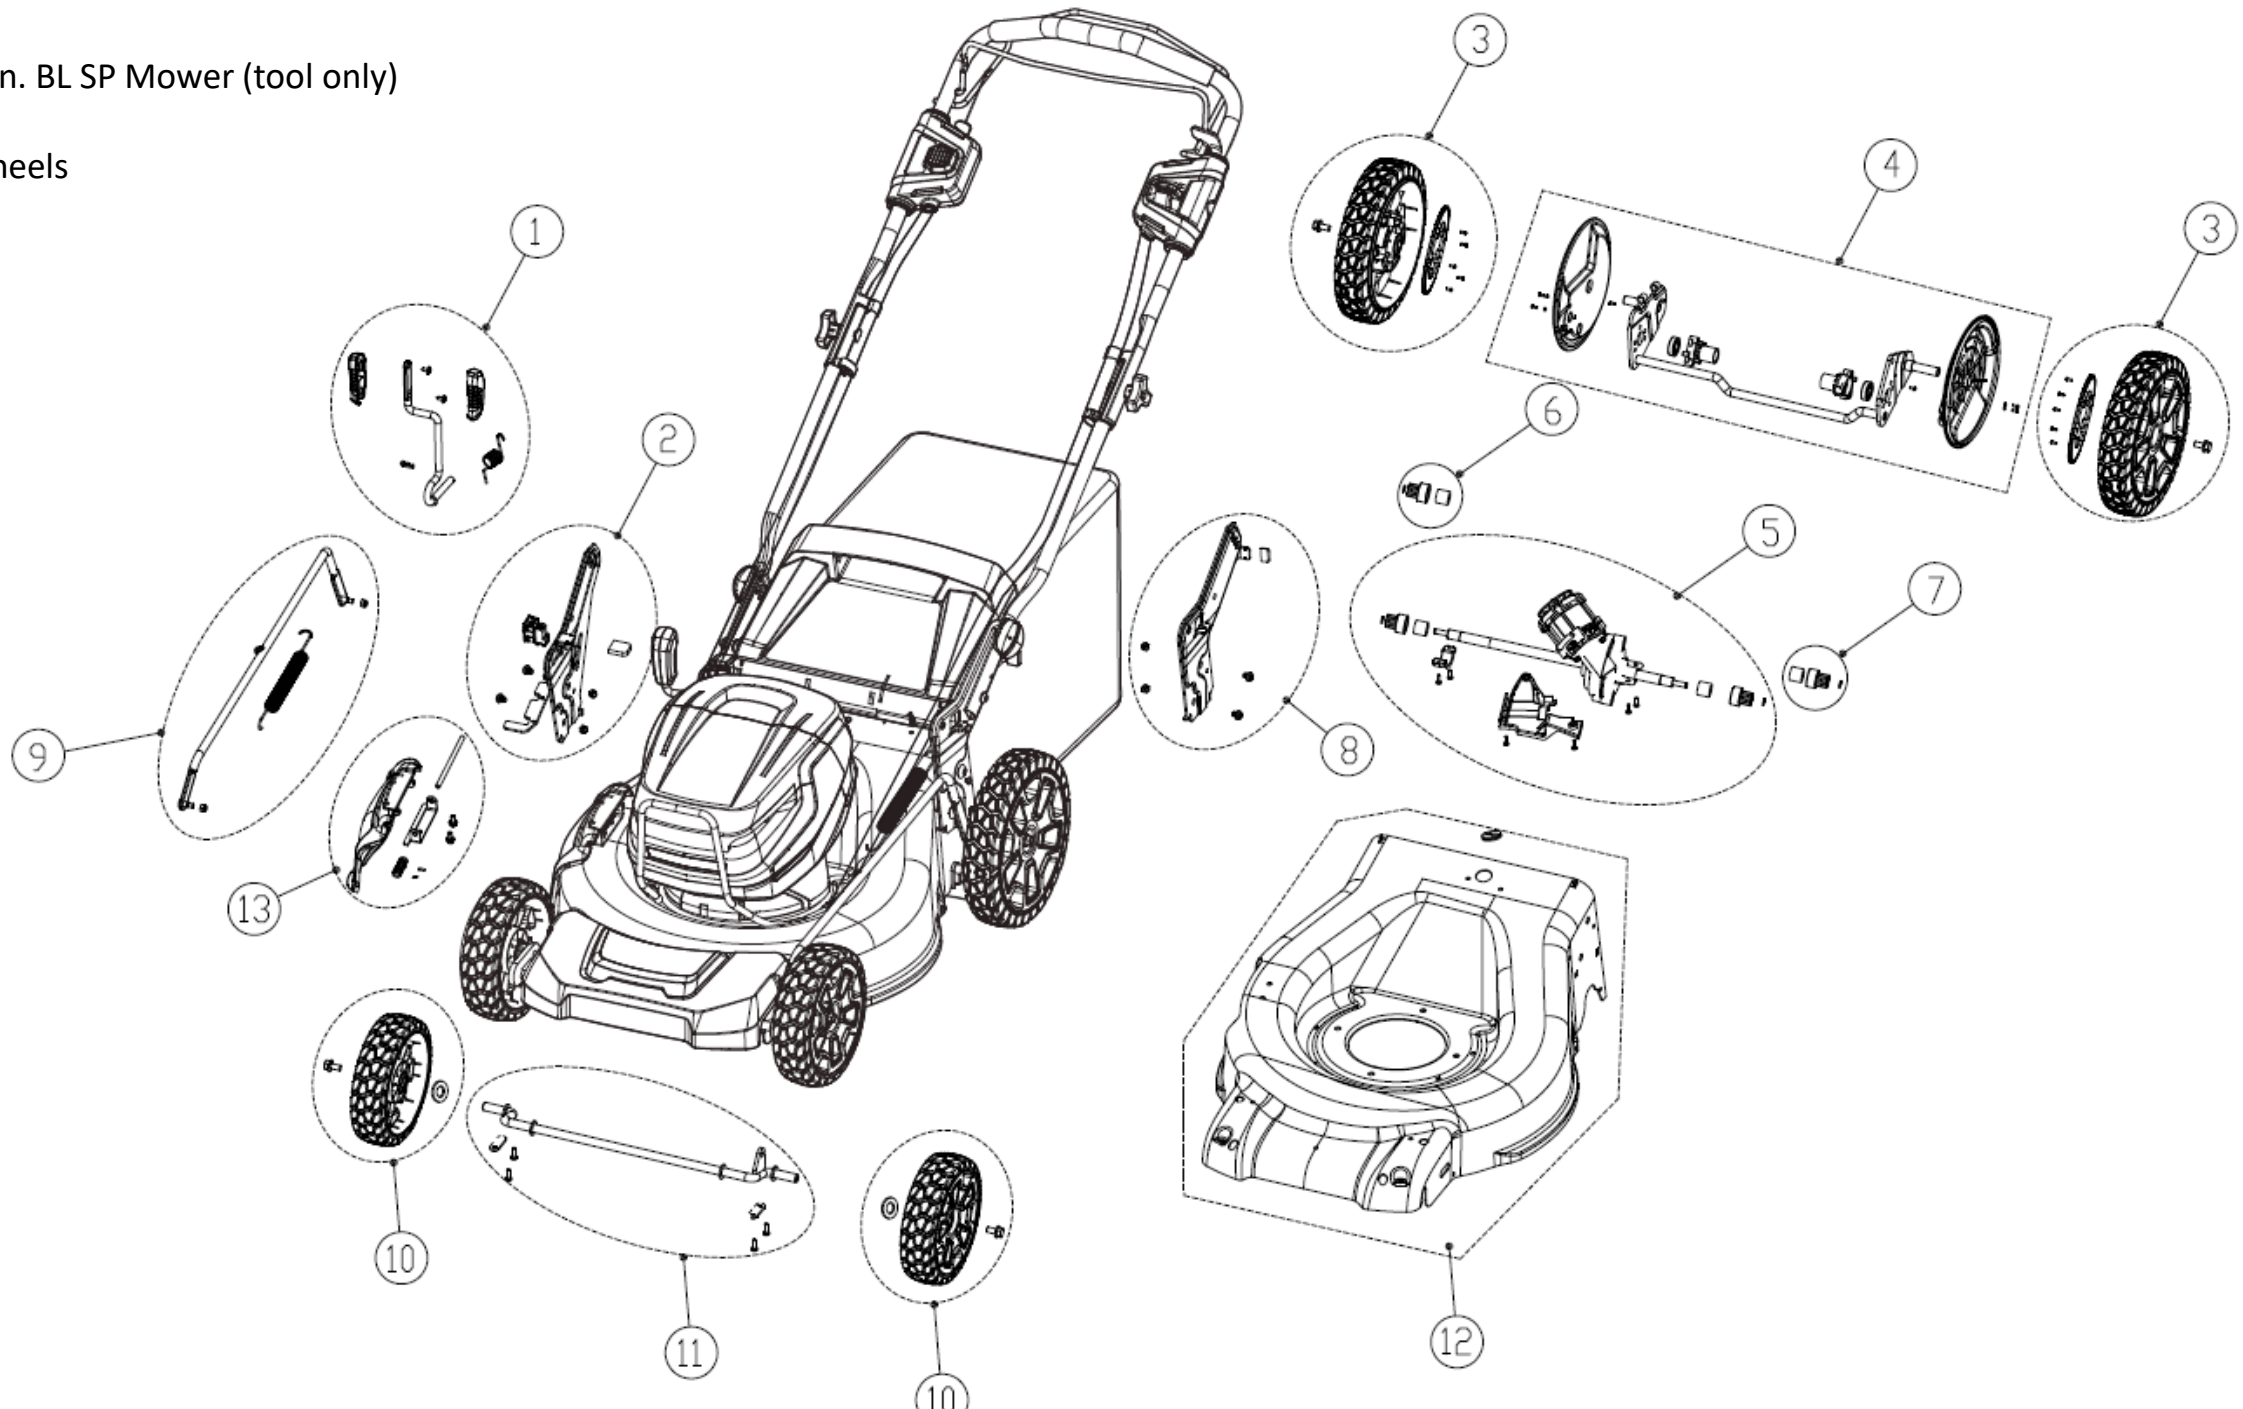

GMS 210  
GW 82V 21-in. BL SP Mower (tool only)  
2510402  
Deck and Wheels

GMS 210  
GW 82V 21-in. BL SP Mower (tool only)  
2510402  
Handles and Controls

GMS 210  
GW 82V 21-in. BL SP Mower (tool only)  
2510402  
Housings

GMS 210

GW 82V 21-in. BL SP Mower (tool only)

2510402

### Deck And Wheels

Item #	Part Number	Description
1	RB311301560C	Height Adjust Handle Kit
2	RB312011560C	Deck Bracket Assembly (Right)
3	R0200806-00	Rear Wheel Assembly
4	R0200807-00	Rear Axle Assembly
5	RB311133428	Self Propel Axle and motor
6	R0200808-00	Wheel Gear (Right)
7	R0200846-00	Wheel Gear (Left)
8	RB333041519A	Deck Bracket Assembly (Left)
9	RB332081531D	Height Adjust Rod Assembly
10	RB341281179A	Front Wheel Kit
11	RB311021179A	Front Axle kit
12	RB332041531C	Deck
13	RB311081179A	Side Discharge Cover Assembly