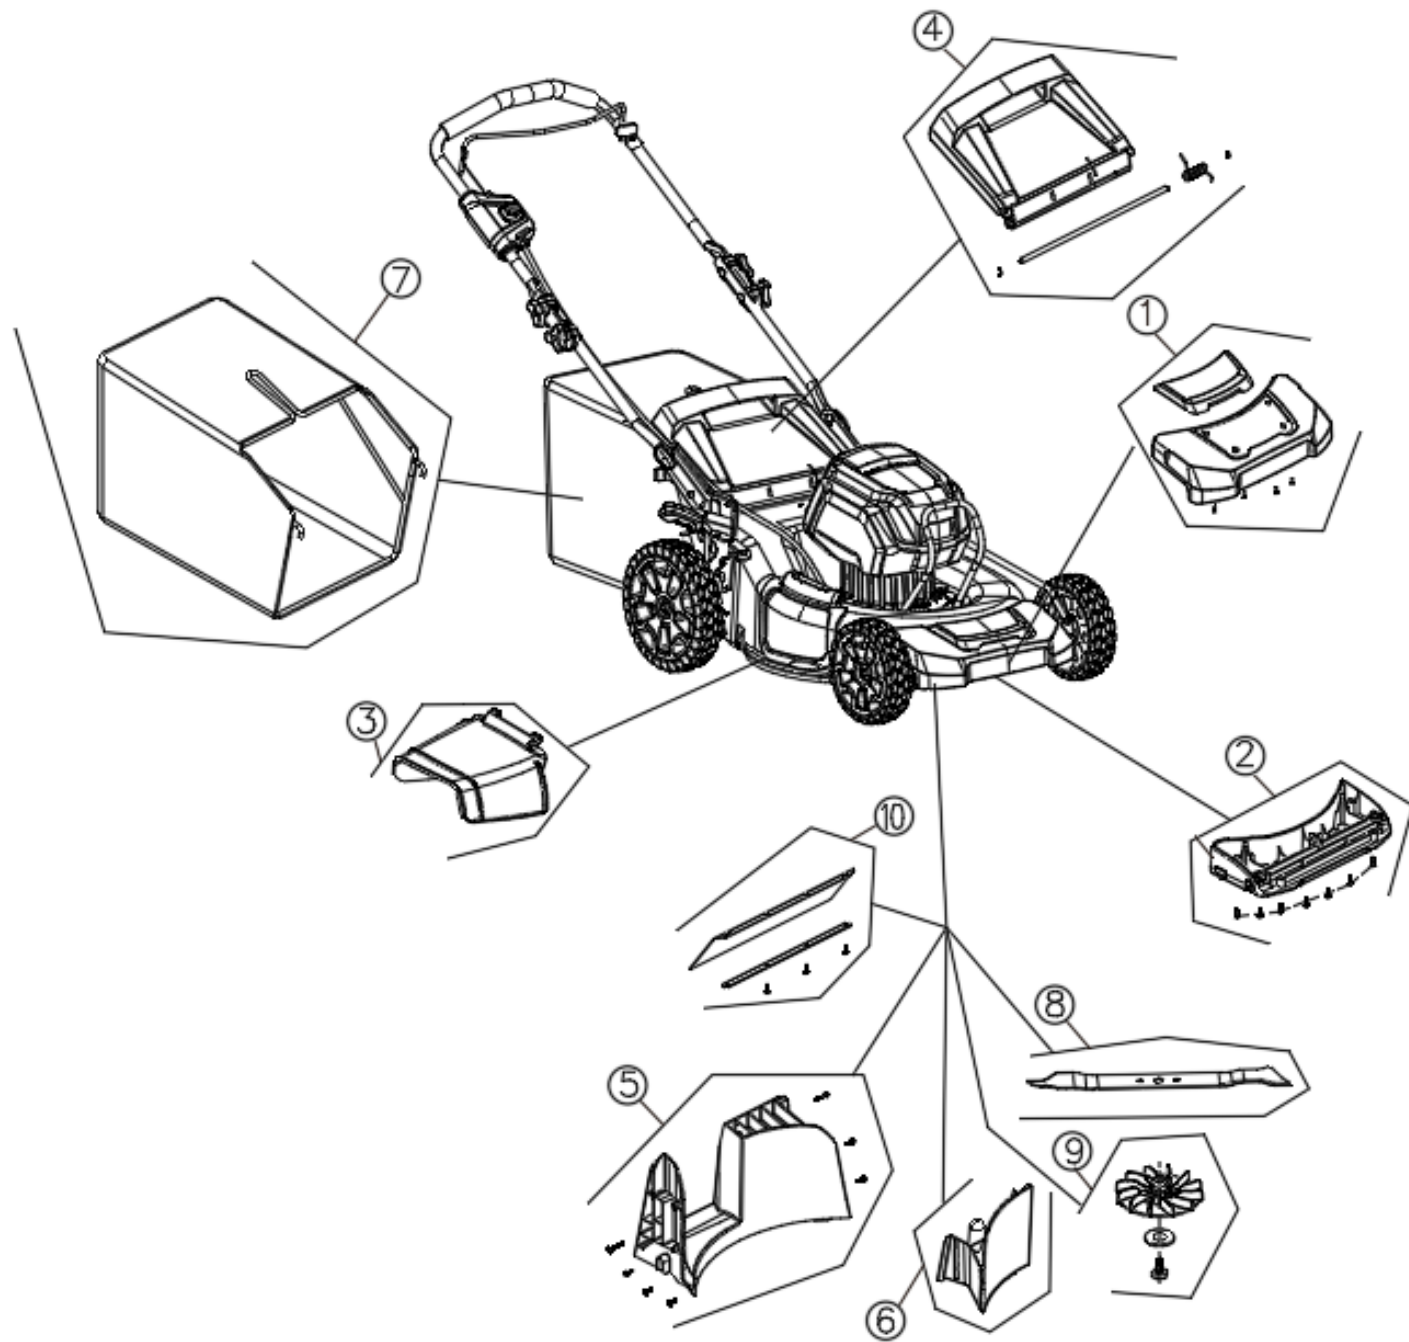

GM 210
GW 82V 21-in. BL Mower
2502802
Deck and Wheels

GM 210
GW 82V 21-in. BL Mower
2502802
Handles and Controls

GM 210
GW 82V 21-in. BL Mower
2502802
Housings

GM 210
 GW 82V 21-in. BL Mower
 2502802

Deck And Wheels		
Item #	Part Number	Description
1	RB311111179C	Height Adjust Handle Kit
2	RB311221179	Deck Bracket Assembly (Right)
3	RB341271179A	Rear Wheel Kit
4	RB311011179A	Rear Axle Kit
5	RB341231179C	Side Discharge Cover Assembly
6	RB333041519A	Deck Bracket Assembly (Left)
7	RB333031179A	Height Adjust Rod Assembly
8	RB333011179A	Deck
9	RB341281179A	Front Wheel Kit
10	RB311021179A	Front Axle Kit

Handles and Controls		
1	RB333061179A	Main Bail
2	R0200813-00	Upper Handle Assembly
3	R0200814-00	Bail Rest Kit
4	R0200815-00	Power head and Switch Assembly
5	RB341101543	Handle Connection Kit
6	RB311061530A	Lower Handle Kit
7	RB333021530	Power head Bumper Kit
8	R0200817-00	Battery Door