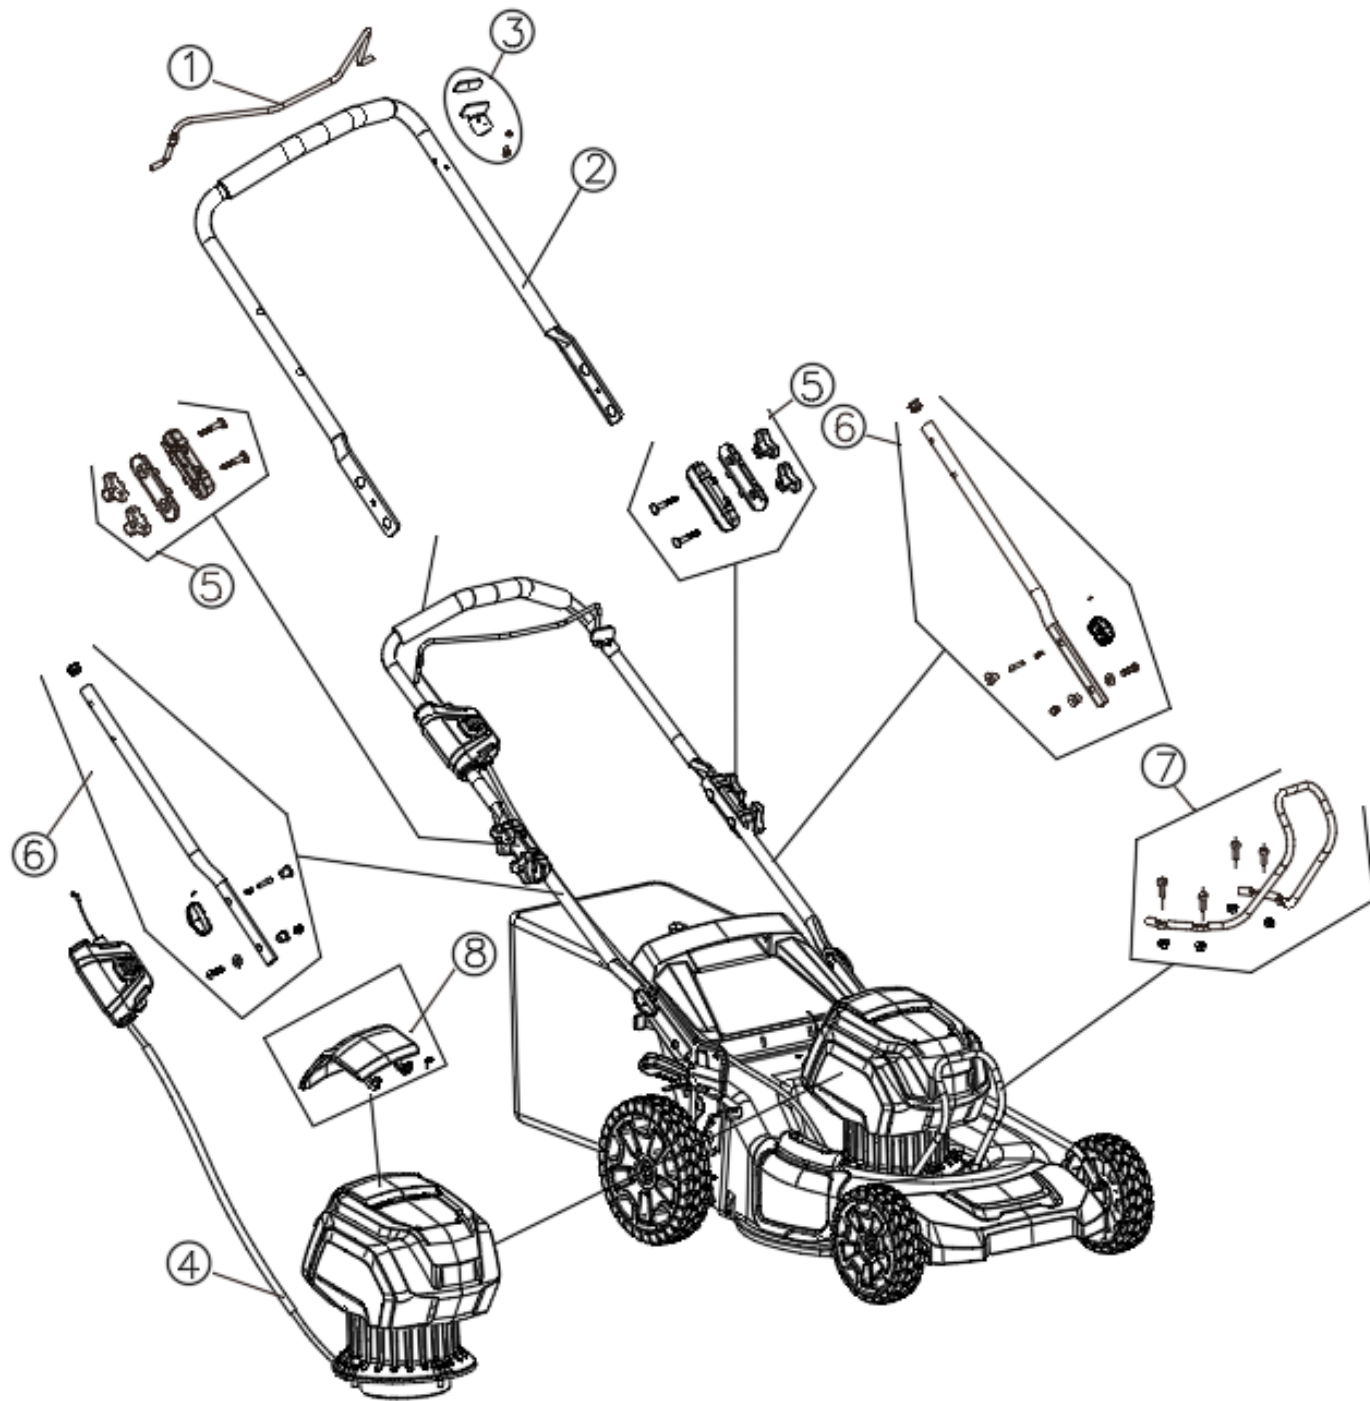

GM 210
GW 82V 21-in. BL Mower
2502802
Deck and Wheels

GM 210
GW 82V 21-in. BL Mower
2502802
Handles and Controls

GM 210
GW 82V 21-in. BL Mower
2502802
Housings

GM 210
 GW 82V 21-in. BL Mower
 2502802

Deck And Wheels		
Item #	Part Number	Description
1	RB311111179C	Height Adjust Handle Kit
2	RB311221179	Deck Bracket Assembly (Right)
3	RB341271179A	Rear Wheel Kit
4	RB311011179A	Rear Axle Kit
5	RB341231179C	Side Discharge Cover Assembly
6	RB333041519A	Deck Bracket Assembly (Left)
7	RB333031179A	Height Adjust Rod Assembly
8	RB333011179A	Deck
9	RB341281179A	Front Wheel Kit
10	RB311021179A	Front Axle Kit

Handles and Controls		
1	RB333061179A	Main Bail
2	R0200813-00	Upper Handle Assembly
3	R0200814-00	Bail Rest Kit
4	R0200815-00	Power head and Switch Assembly
5	RB341101543	Handle Connection Kit
6	RB311061530A	Lower Handle Kit
7	RB333021530	Power head Bumper Kit
8	R0200817-00	Battery Door