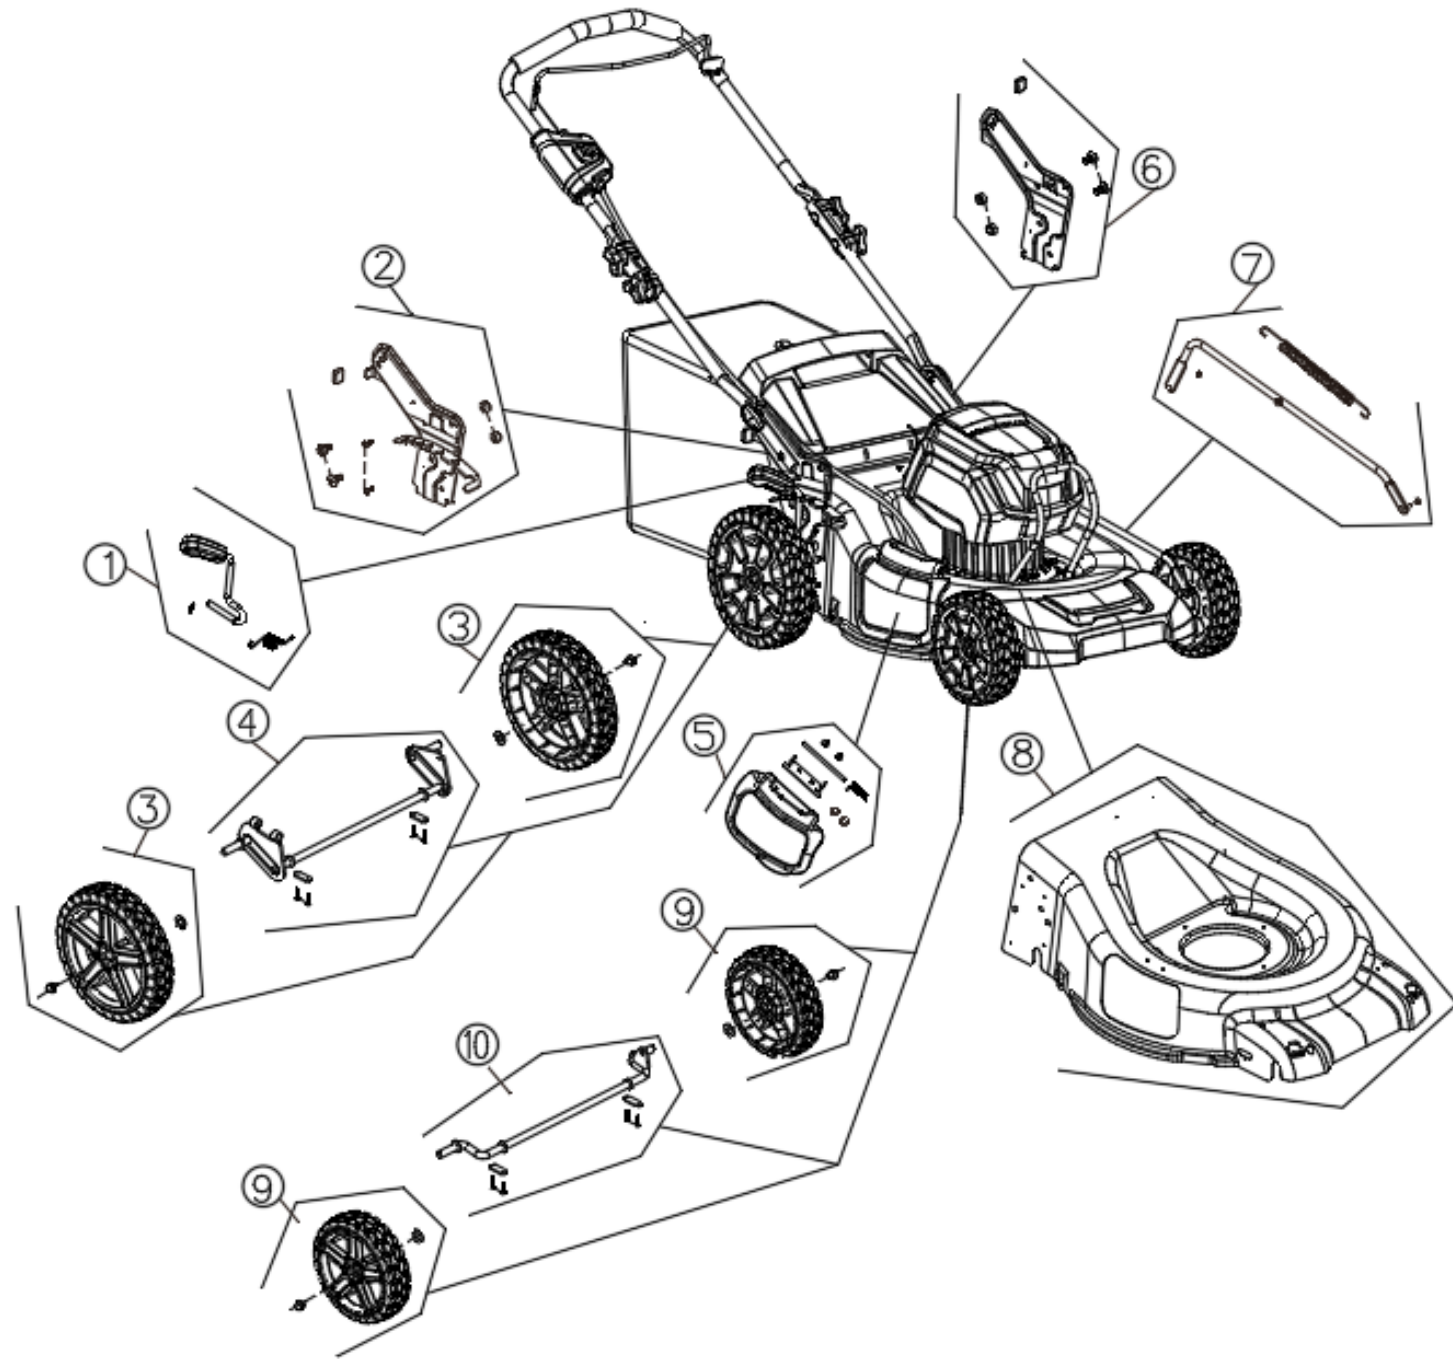

GM 210
GW 82V 21-in. BL Mower
2502802
Deck and Wheels

GM 210
GW 82V 21-in. BL Mower
2502802
Handles and Controls

GM 210
GW 82V 21-in. BL Mower
2502802
Housings

GM 210
 GW 82V 21-in. BL Mower
 2502802

Deck And Wheels		
Item #	Part Number	Description
1	RB311111179C	Height Adjust Handle Kit
2	RB311221179	Deck Bracket Assembly (Right)
3	RB341271179A	Rear Wheel Kit
4	RB311011179A	Rear Axle Kit
5	RB341231179C	Side Discharge Cover Assembly
6	RB333041519A	Deck Bracket Assembly (Left)
7	RB333031179A	Height Adjust Rod Assembly
8	RB333011179A	Deck
9	RB341281179A	Front Wheel Kit
10	RB311021179A	Front Axle Kit

Handles and Controls		
1	RB333061179A	Main Bail
2	R0200813-00	Upper Handle Assembly
3	R0200814-00	Bail Rest Kit
4	R0200815-00	Power head and Switch Assembly
5	RB341101543	Handle Connection Kit
6	RB311061530A	Lower Handle Kit
7	RB333021530	Power head Bumper Kit
8	R0200817-00	Battery Door