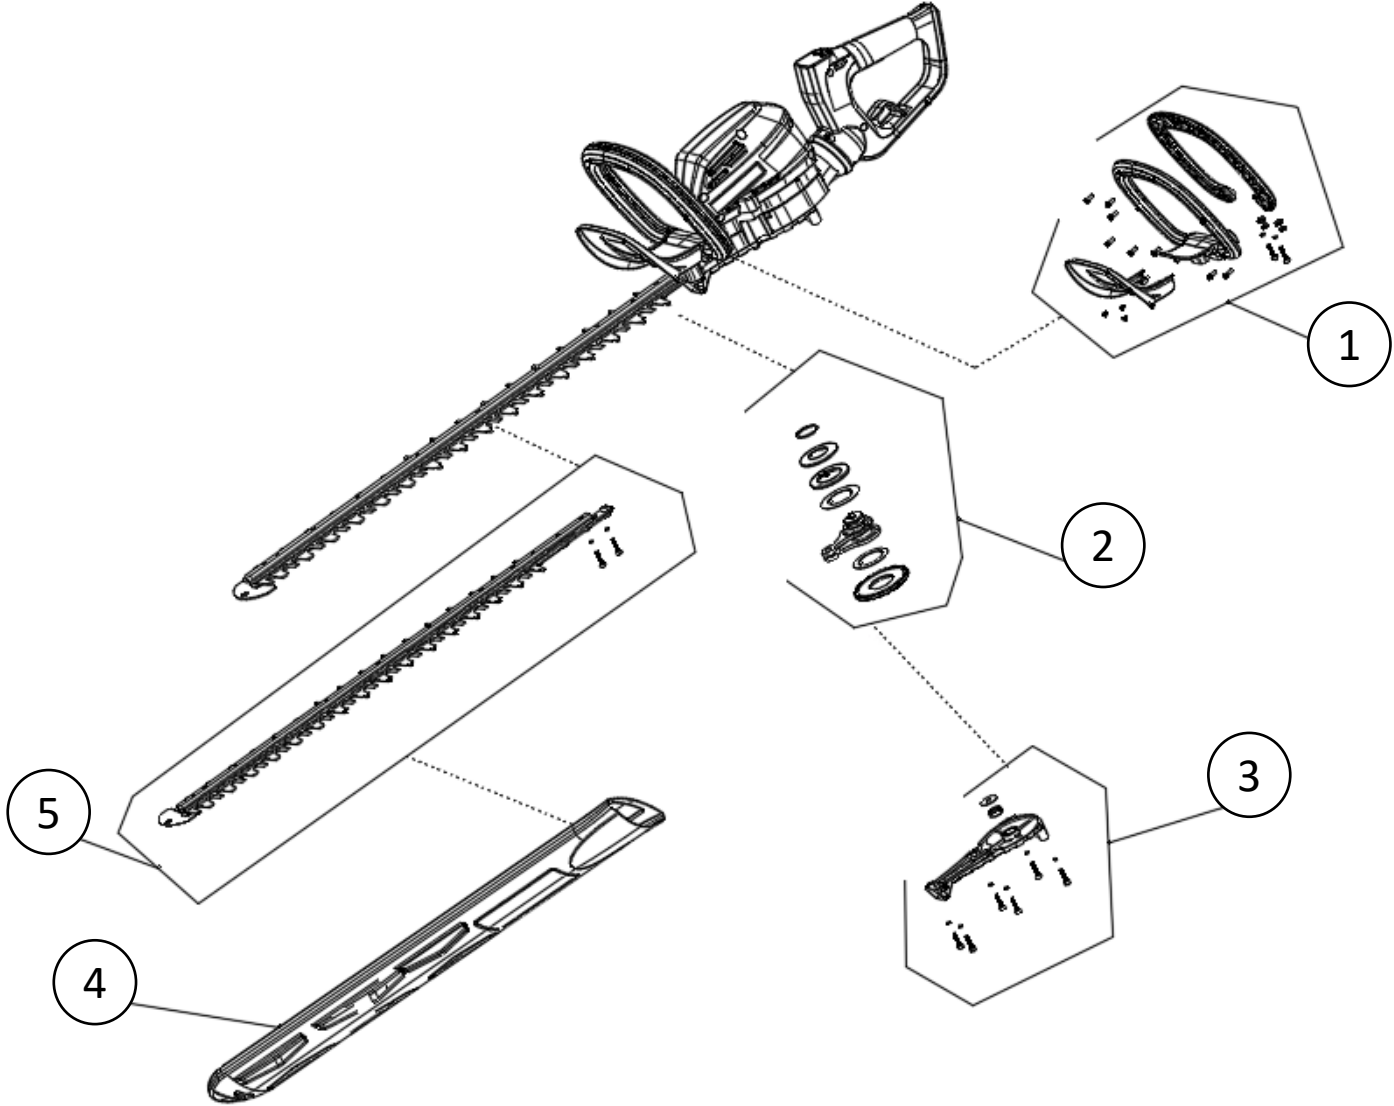

GHD 260
GW 82V 26-in. Dedicated Hedge Trimmer
2206502

GHD 260
GW 82V 26-in. Dedicated Hedge Trimmer
2206502

Item #	Part Number	Description
1	R0200836-00	Auxiliary Handle Assembly
2	RB33111897B	Gear Assembly
3	RB33307897B	Gearbox Cover
4	RB341051907	Sheath
5	RB331013126	Blades