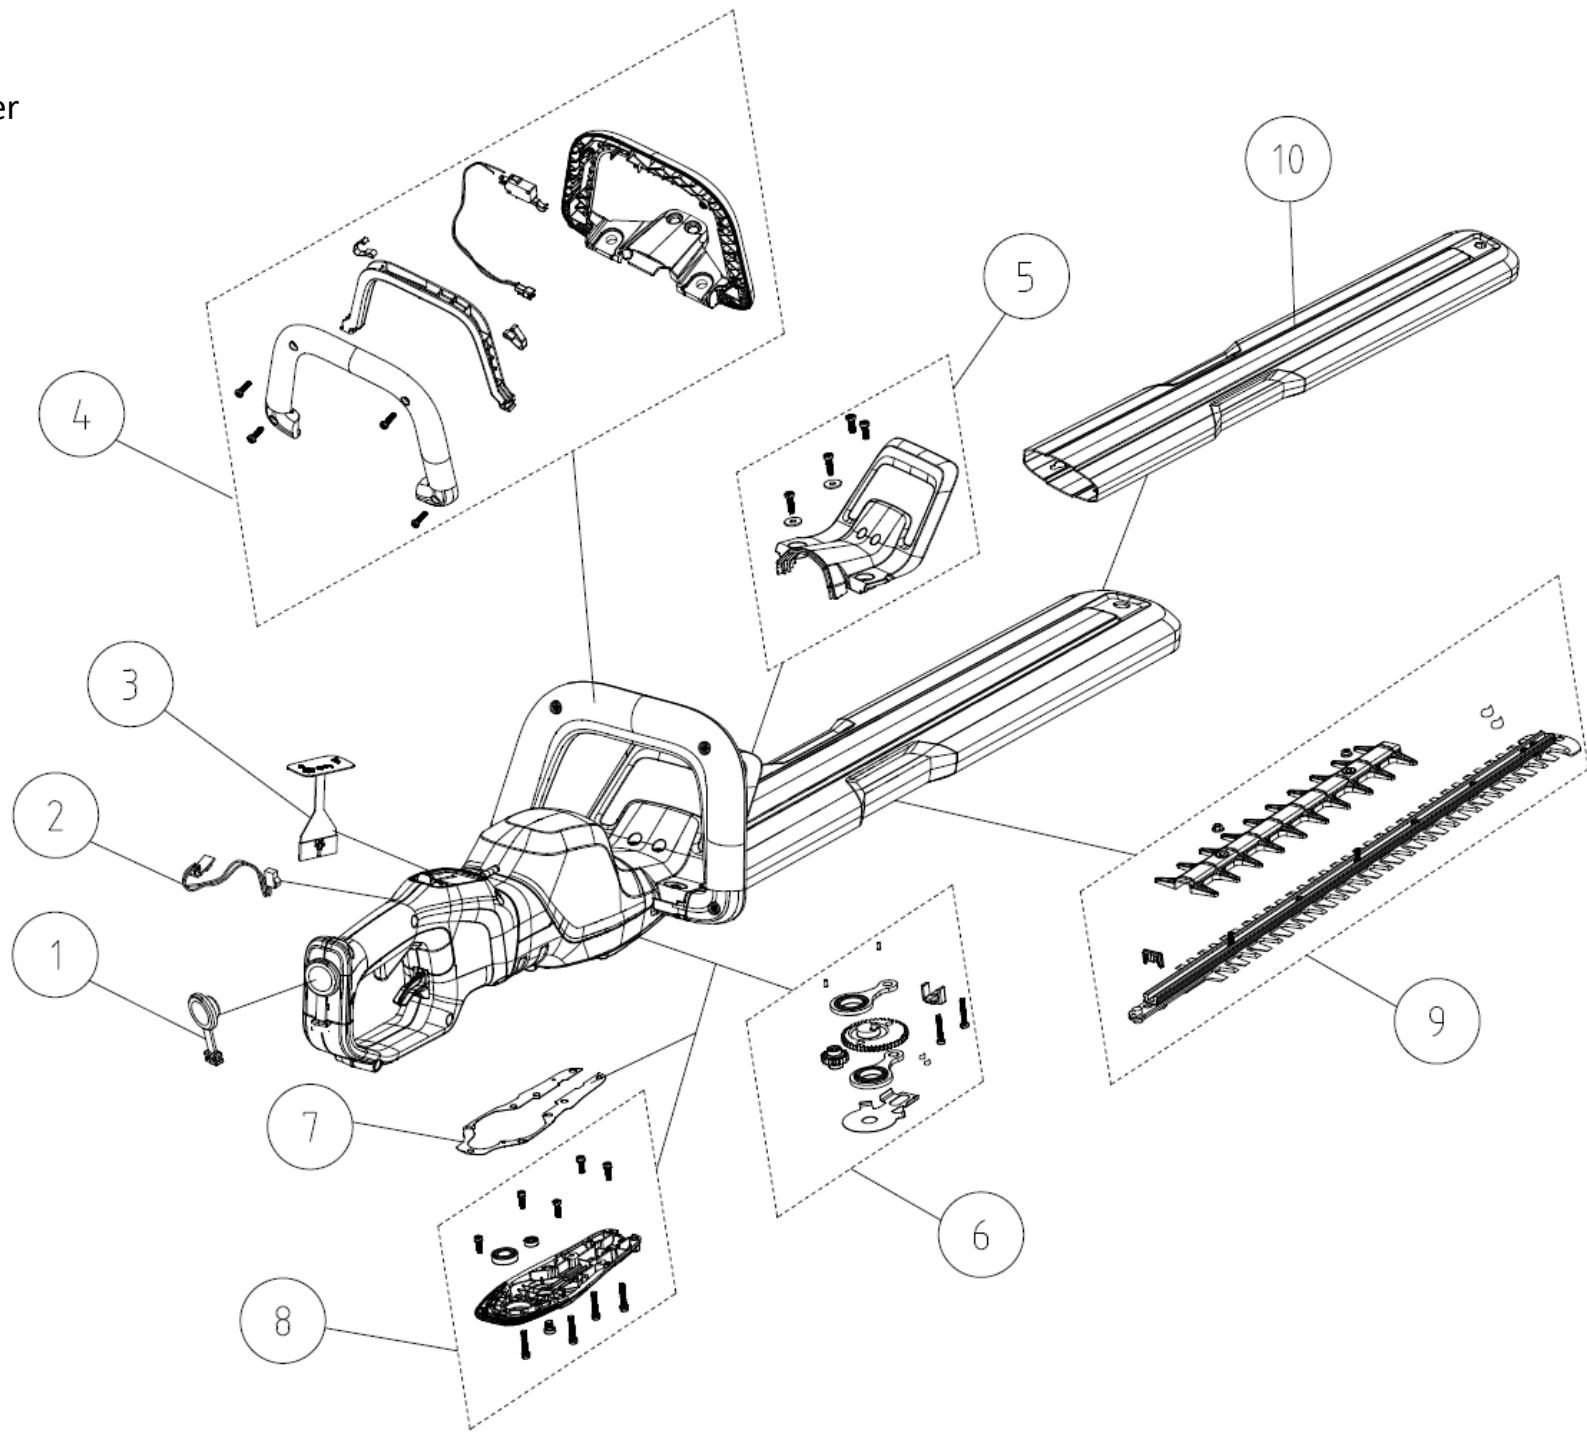

82H26D
82V 26" Dedicated Hedger
Trimmer (Harness and
Cord included)
2209102

82H26D

82V 26" Dedicated Hedger Trimmer
(Harness and Cord included)

2209102

Item #	Part Number	Description
1	R0201254-00	Dust Cover
2	R0201255-00	Shifting Gear Switch PCBA Assembly
3	R0201256-00	Membrane Panel Assembly
4	R0201258-00	Auxiliary Handle Assembly
5	R0201259-00	Guard Assembly
6	R0201679-00	Gear Assembly
7	R0201680-00	Lower Gear Box Cover Gasket
8	R0201681-00	Lower Gear Box Cover
9	R0201261-00	Blade
10	R0201263-00	Sheath