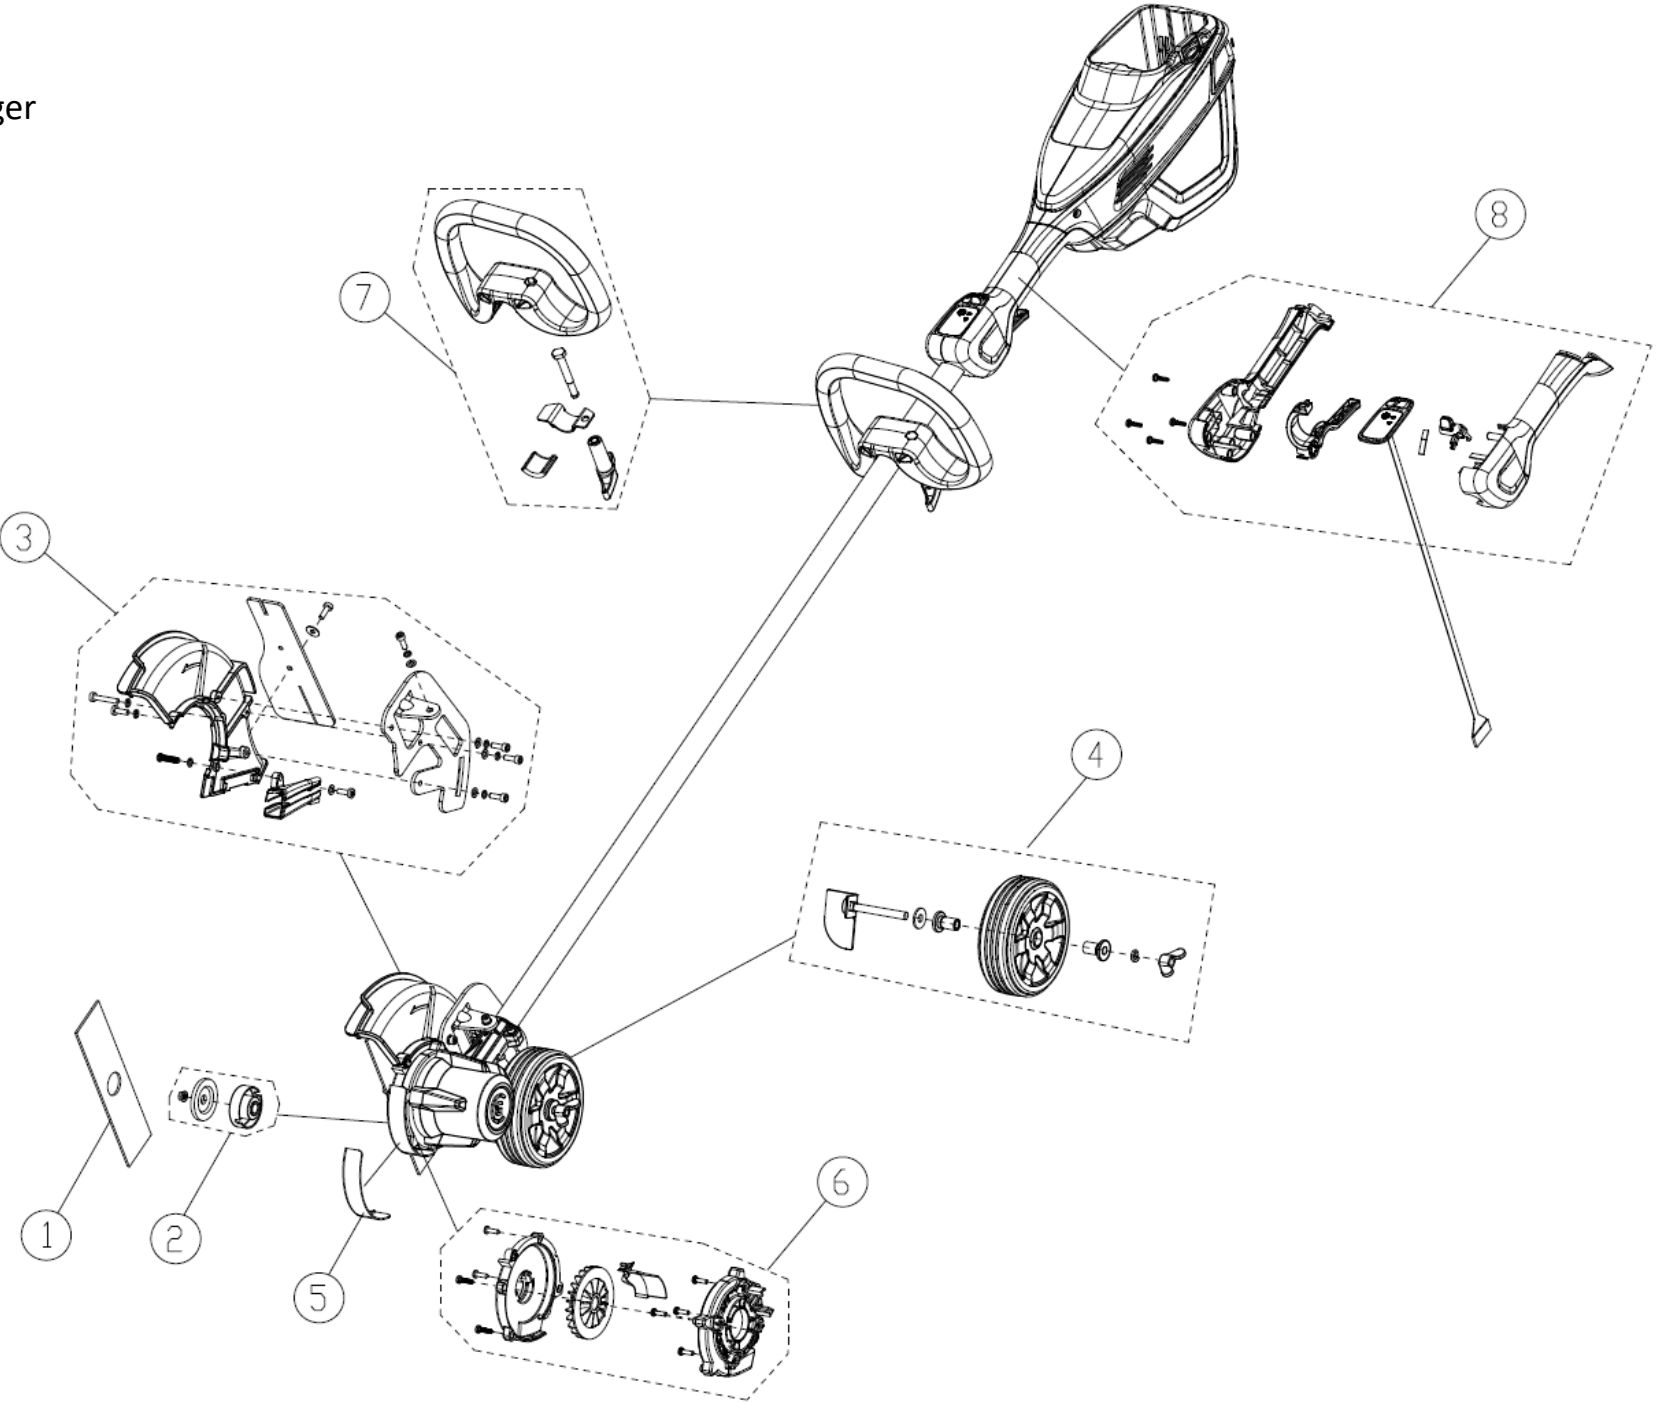

82E8
GW 82V 8-in. BL Stick Edger
2700902

82E8
GW 82V 8-in. BL Stick Edger
2700902

Item #	Part Number	Description
1	R0200838-00	Blade
2	R0201066-00	Blade Nut and Spacer
3	RB339041782	Guard and Height Adjust Kit
4	RB341071782	Wheel Kit
5	R0200839-00	Ground Guard
6	R0200840-00	Motor Fan Assembly
7	RB311032461A	Auxiliary Handle Kit
8	R0201107-00	Trigger Kit