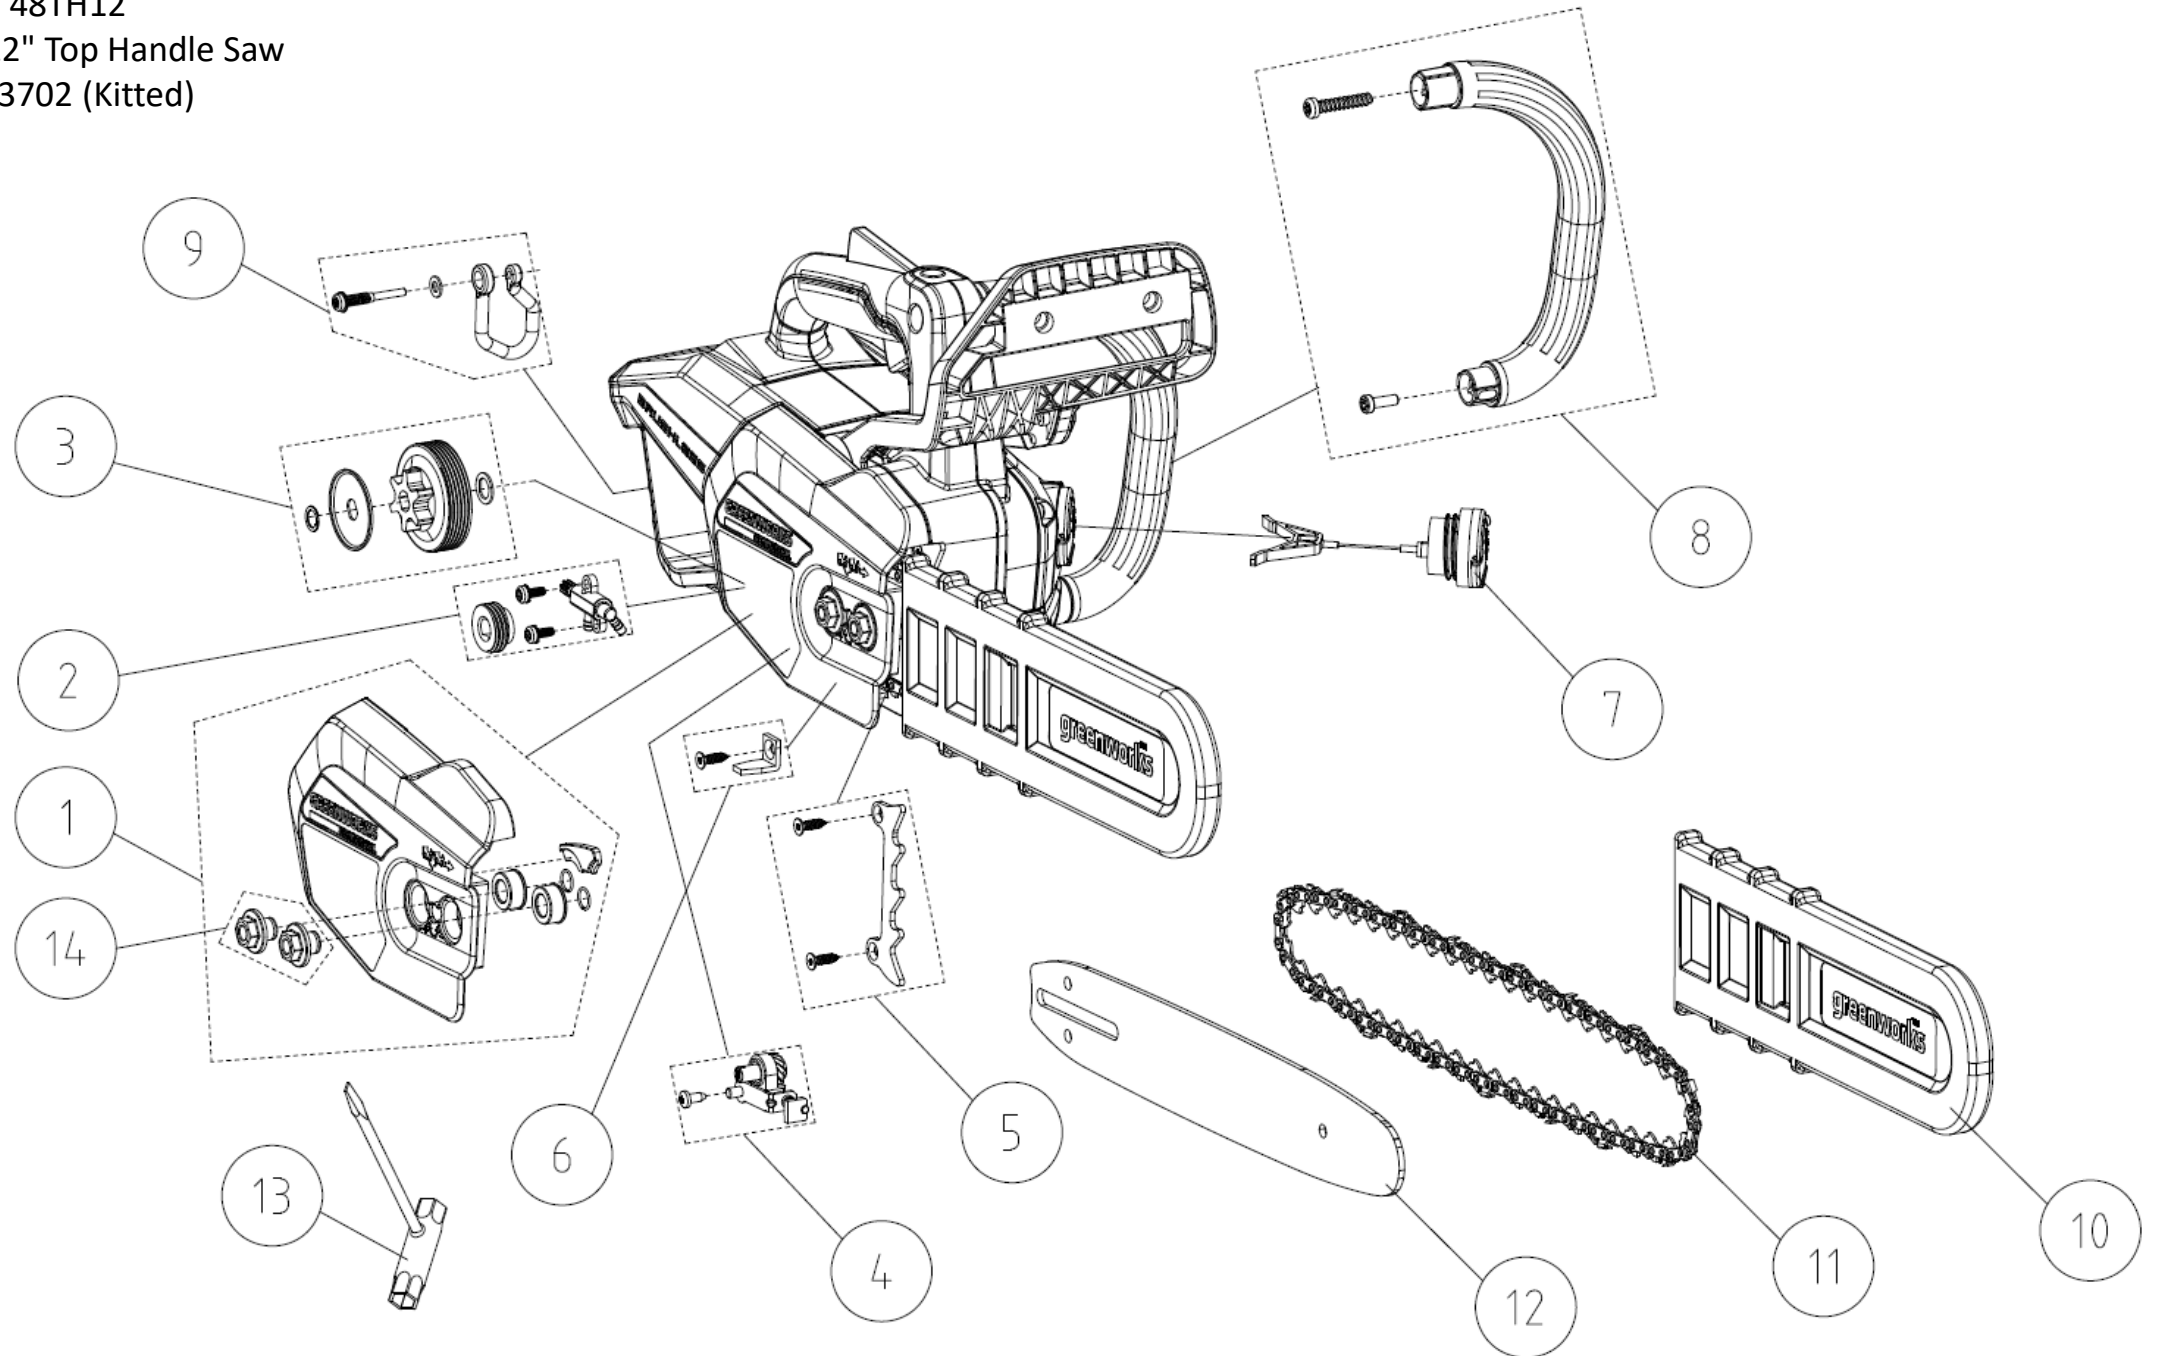

48TH12
GW 48V 12" Top Handle Saw
2013702 (Kitted)

48TH12
GW 48V 12" Top Handle Saw
2013702 (Kitted)

Item #	Part Number	Description
1	R0200944-00	Bar Cover Assembly
2	RB34900590	Oil Pump
3	R0200945-00	Drive Gear Kit
4	R0200946-00	Tensioner Kit
5	RB333101075A	Spikes
6	R0201040-00	Chain Catcher
7	R0200303-00	Oil Cap Assembly
8	R0201041-00	Main Handle
9	R0200947-00	Pothead Assembly
10	R0200948-00	Scabbard
11	R0200949-00	Chain
12	R0200950-00	Bar
13	RB333001890	Screws
14	R0200854-00	Bar Nuts