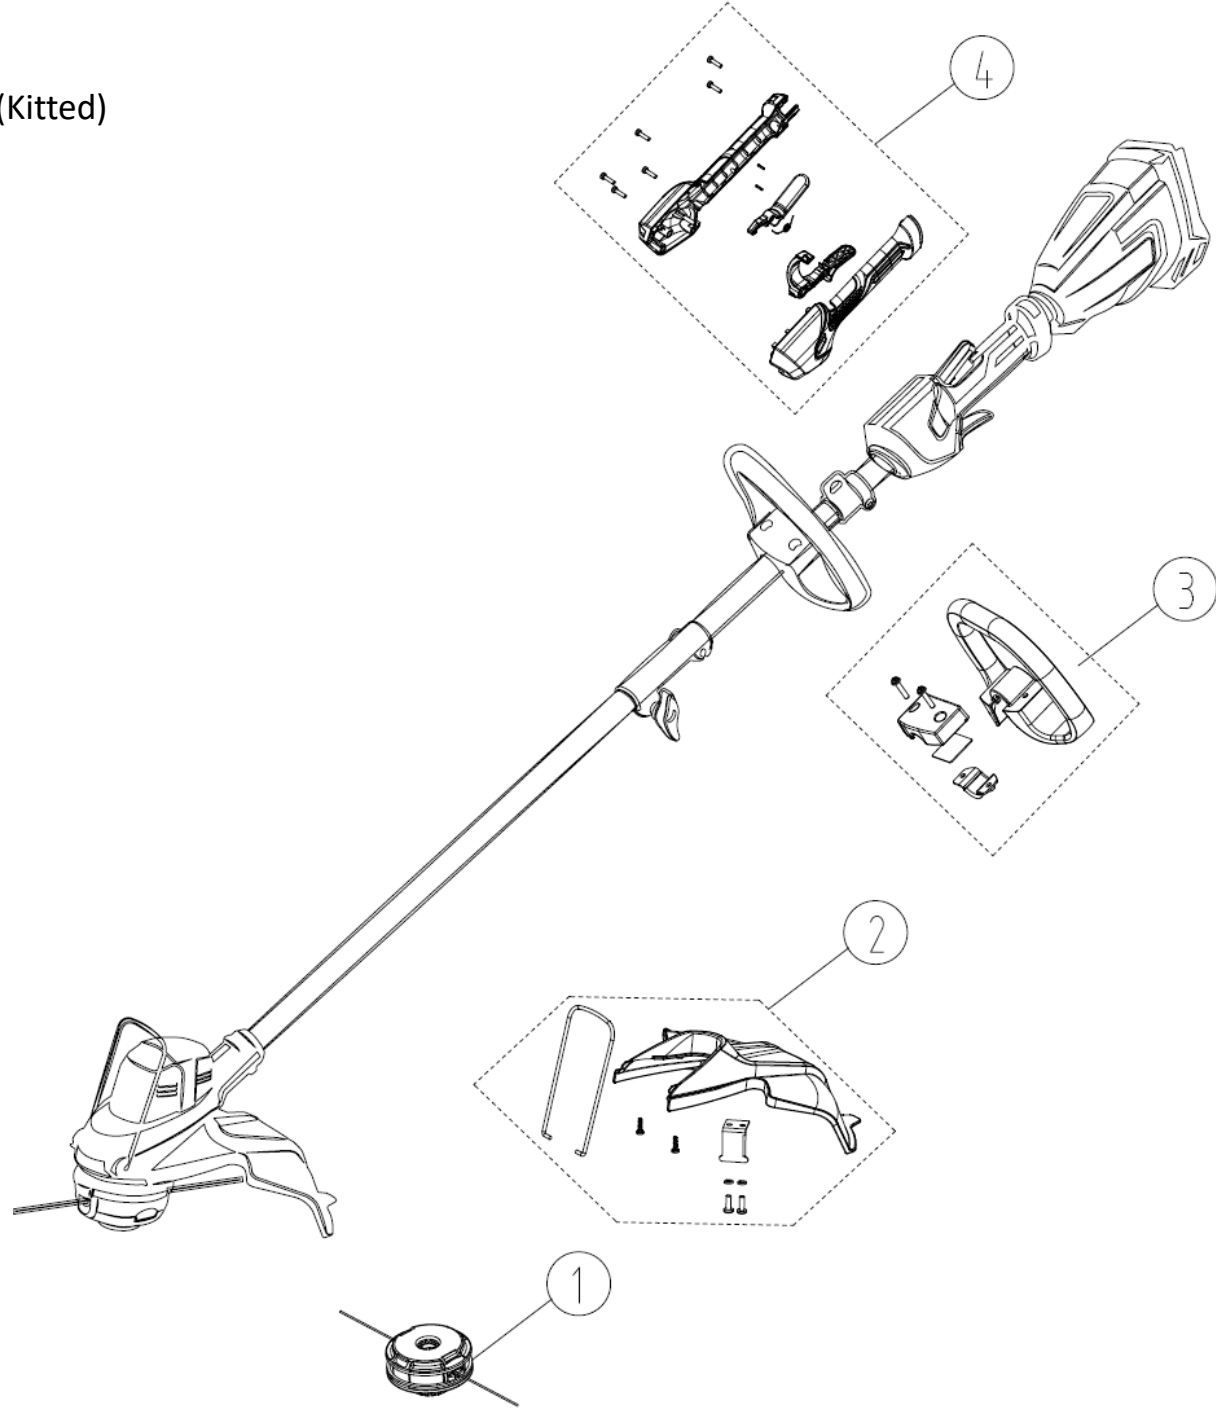

48T15
GW 48V Brushed 15" String Trimmer (Kitted)
2119602

48T15

GW 48V Brushed 15" String Trimmer (Kitted)

2119602

Item #	Part Number	Description
1	R0200100-00	Cutting Head
2	R0200099-00	Guard Assembly
3	R0200097-00	Auxiliary Handle Assembly
4	R0200895-00	Handle Assembly