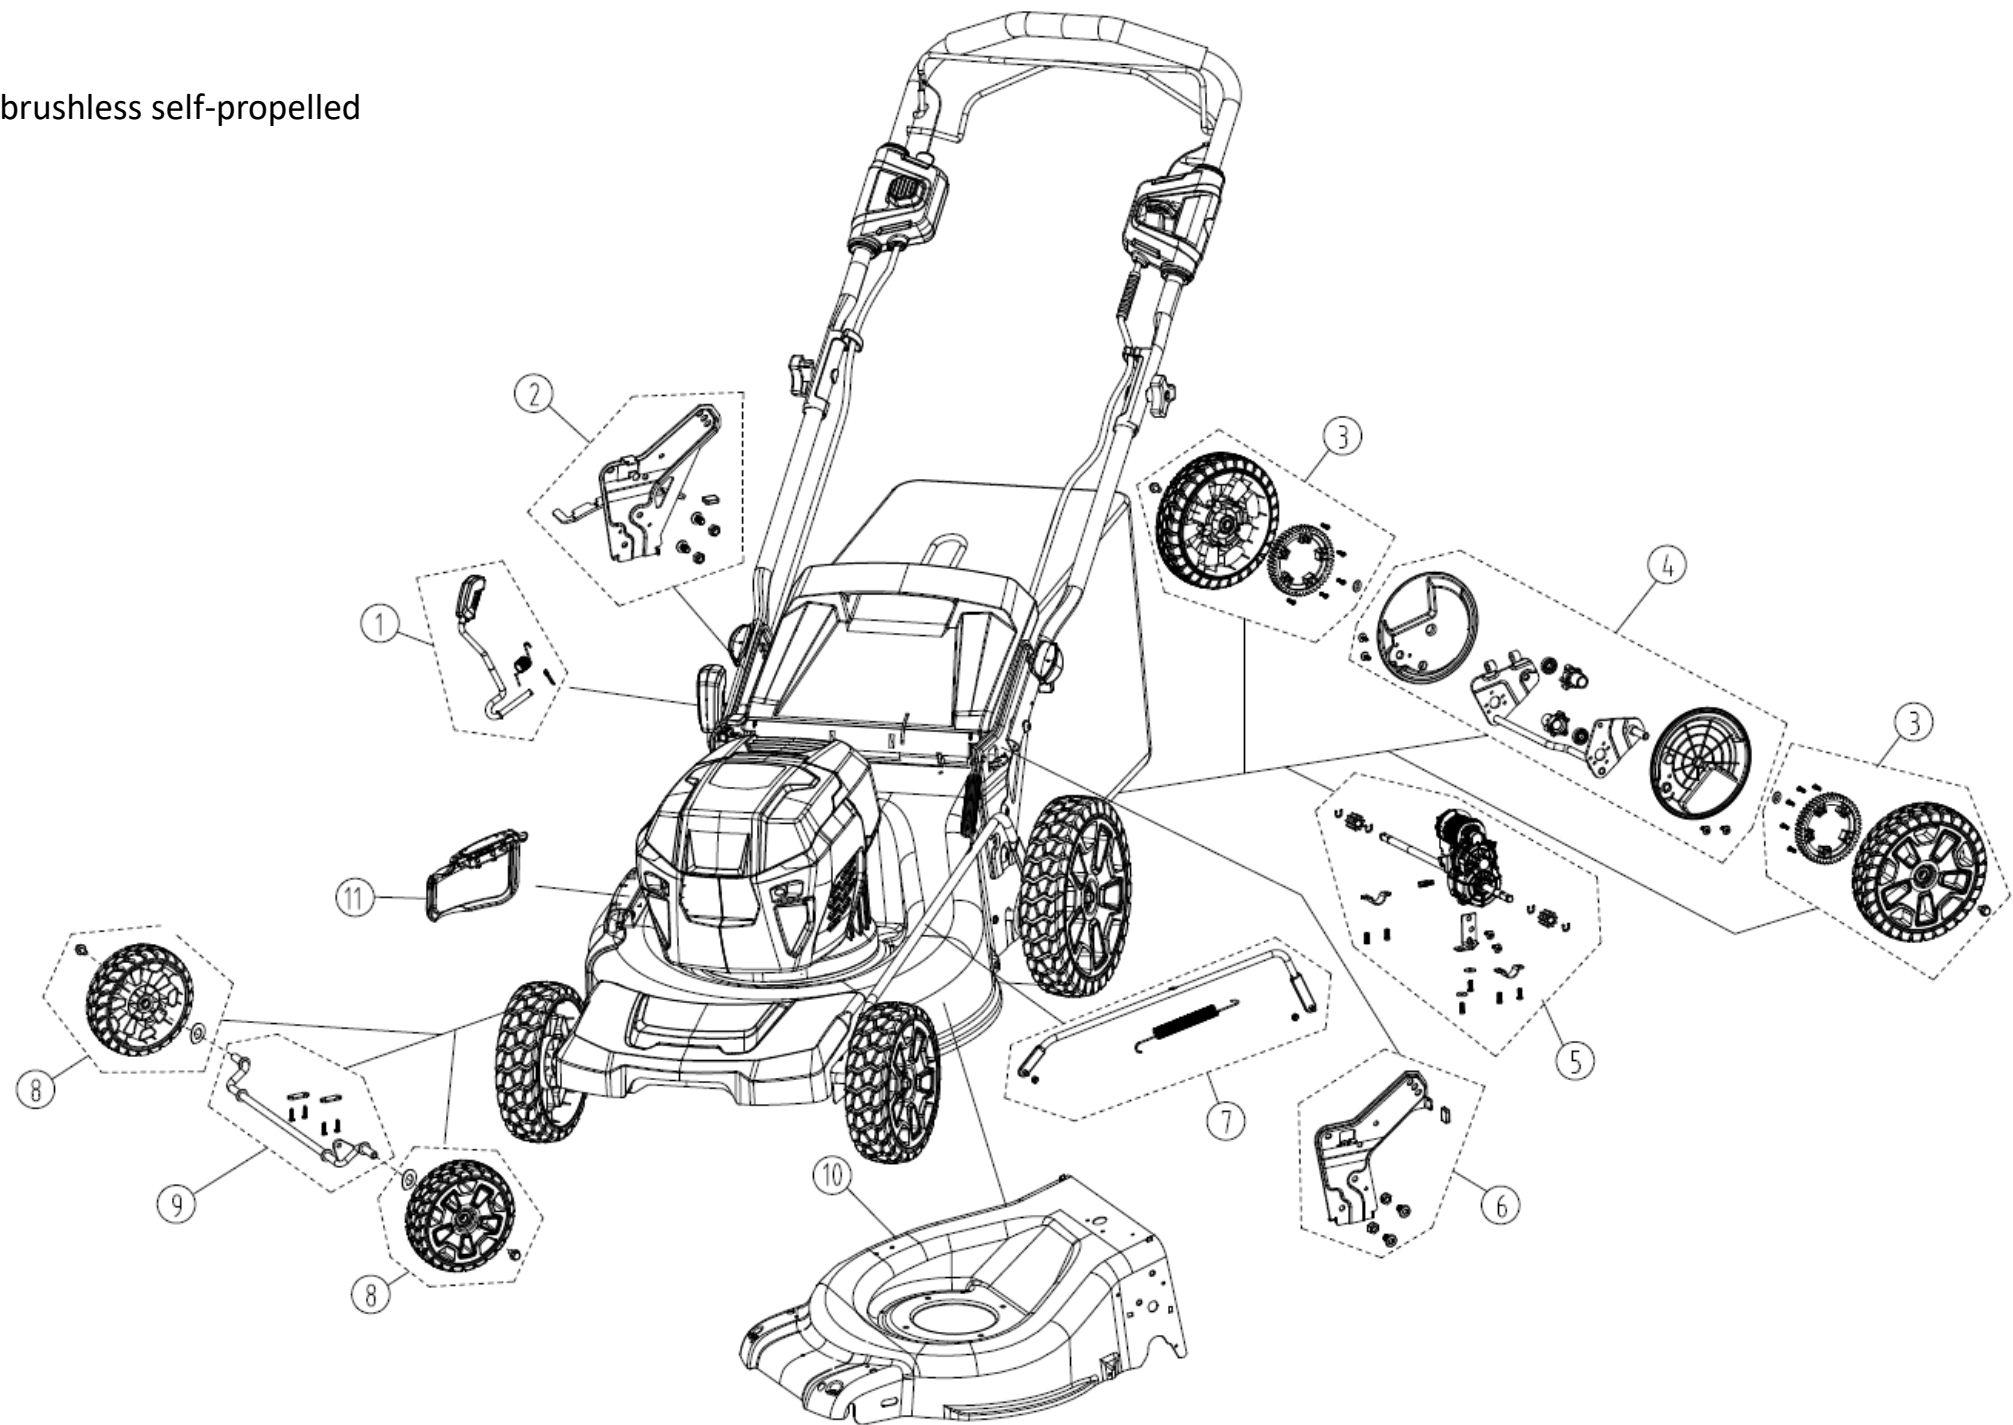

48SPM21
GW 48V 21" brushless self-propelled

48SPM21
GW 48V 21" brushless self-propelled
Handles and Controls

48SPM21
GW 48V 21" brushless self-propelled
Housings

48SPM21

GW 48V 21" brushless self-propelled

Deck And Wheels		
Item #	Part Number	Description
1	R0200071-00	Height Adjust Handle Kit
2	RB333031577	Deck Bracket Assembly (Right)
3	R0200874-00	Rear Wheel Assembly
4	R0200875-00	Rear Axle Assembly
5	R0200876-00	Self Propel Axle and motor
6	RB333041519D	Deck Bracket Assembly (Left)
7	RB332081531	Height Adjust Rod Assembly
8	RB341281179A	Front Wheel Kit
9	RB311292398	Front Axle kit
10	R0200073-00	Deck
11	RB311201546	Side Discharge Cover Assembly