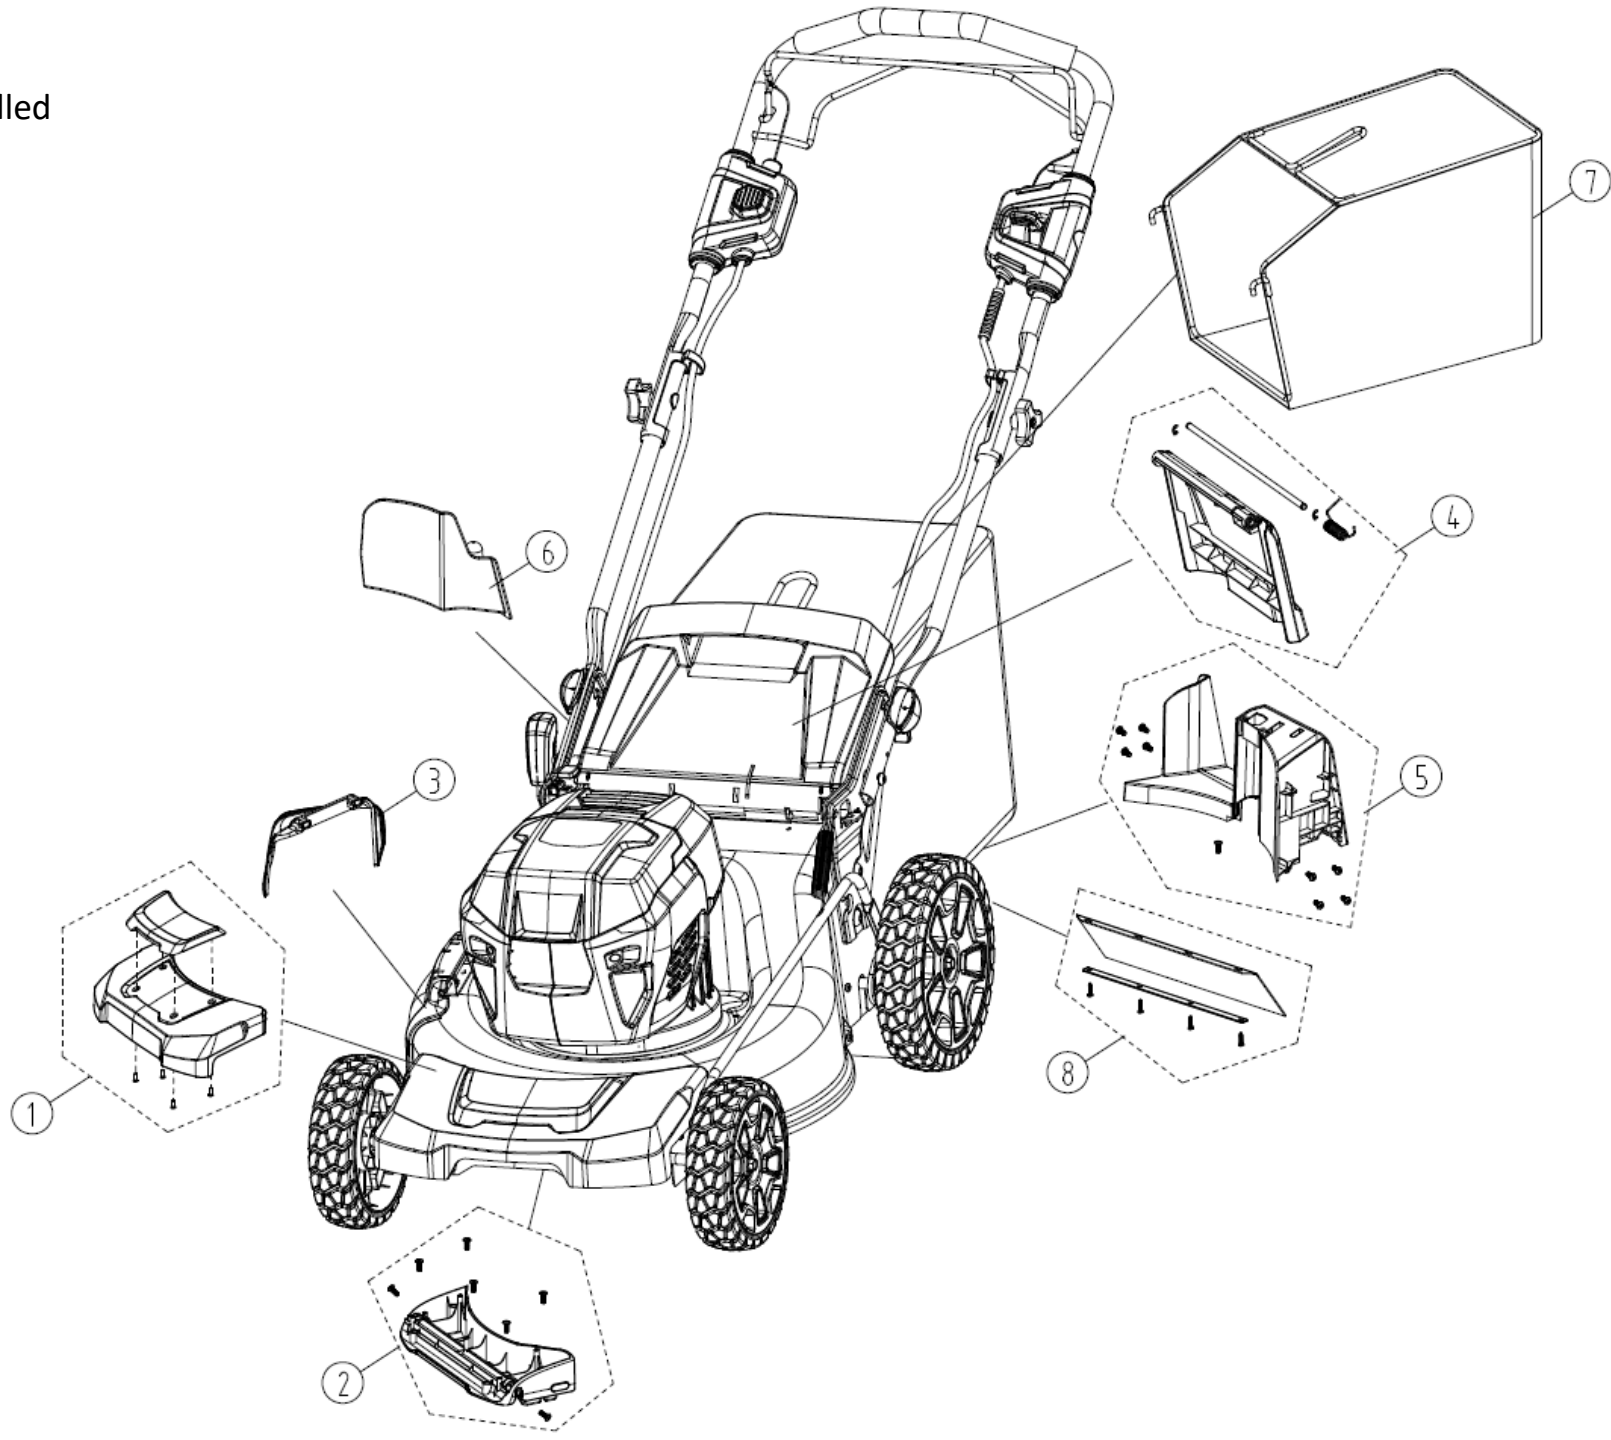

48SPM21
GW 48V 21" brushless self-propelled

48SPM21
GW 48V 21" brushless self-propelled
Handles and Controls

48SPM21
GW 48V 21" brushless self-propelled
Housings

48SPM21

GW 48V 21" brushless self-propelled

Deck And Wheels		
Item #	Part Number	Description
1	R0200071-00	Height Adjust Handle Kit
2	RB333031577	Deck Bracket Assembly (Right)
3	R0200874-00	Rear Wheel Assembly
4	R0200875-00	Rear Axle Assembly
5	R0200876-00	Self Propel Axle and motor
6	RB333041519D	Deck Bracket Assembly (Left)
7	RB332081531	Height Adjust Rod Assembly
8	RB341281179A	Front Wheel Kit
9	RB311292398	Front Axle kit
10	R0200073-00	Deck
11	RB311201546	Side Discharge Cover Assembly