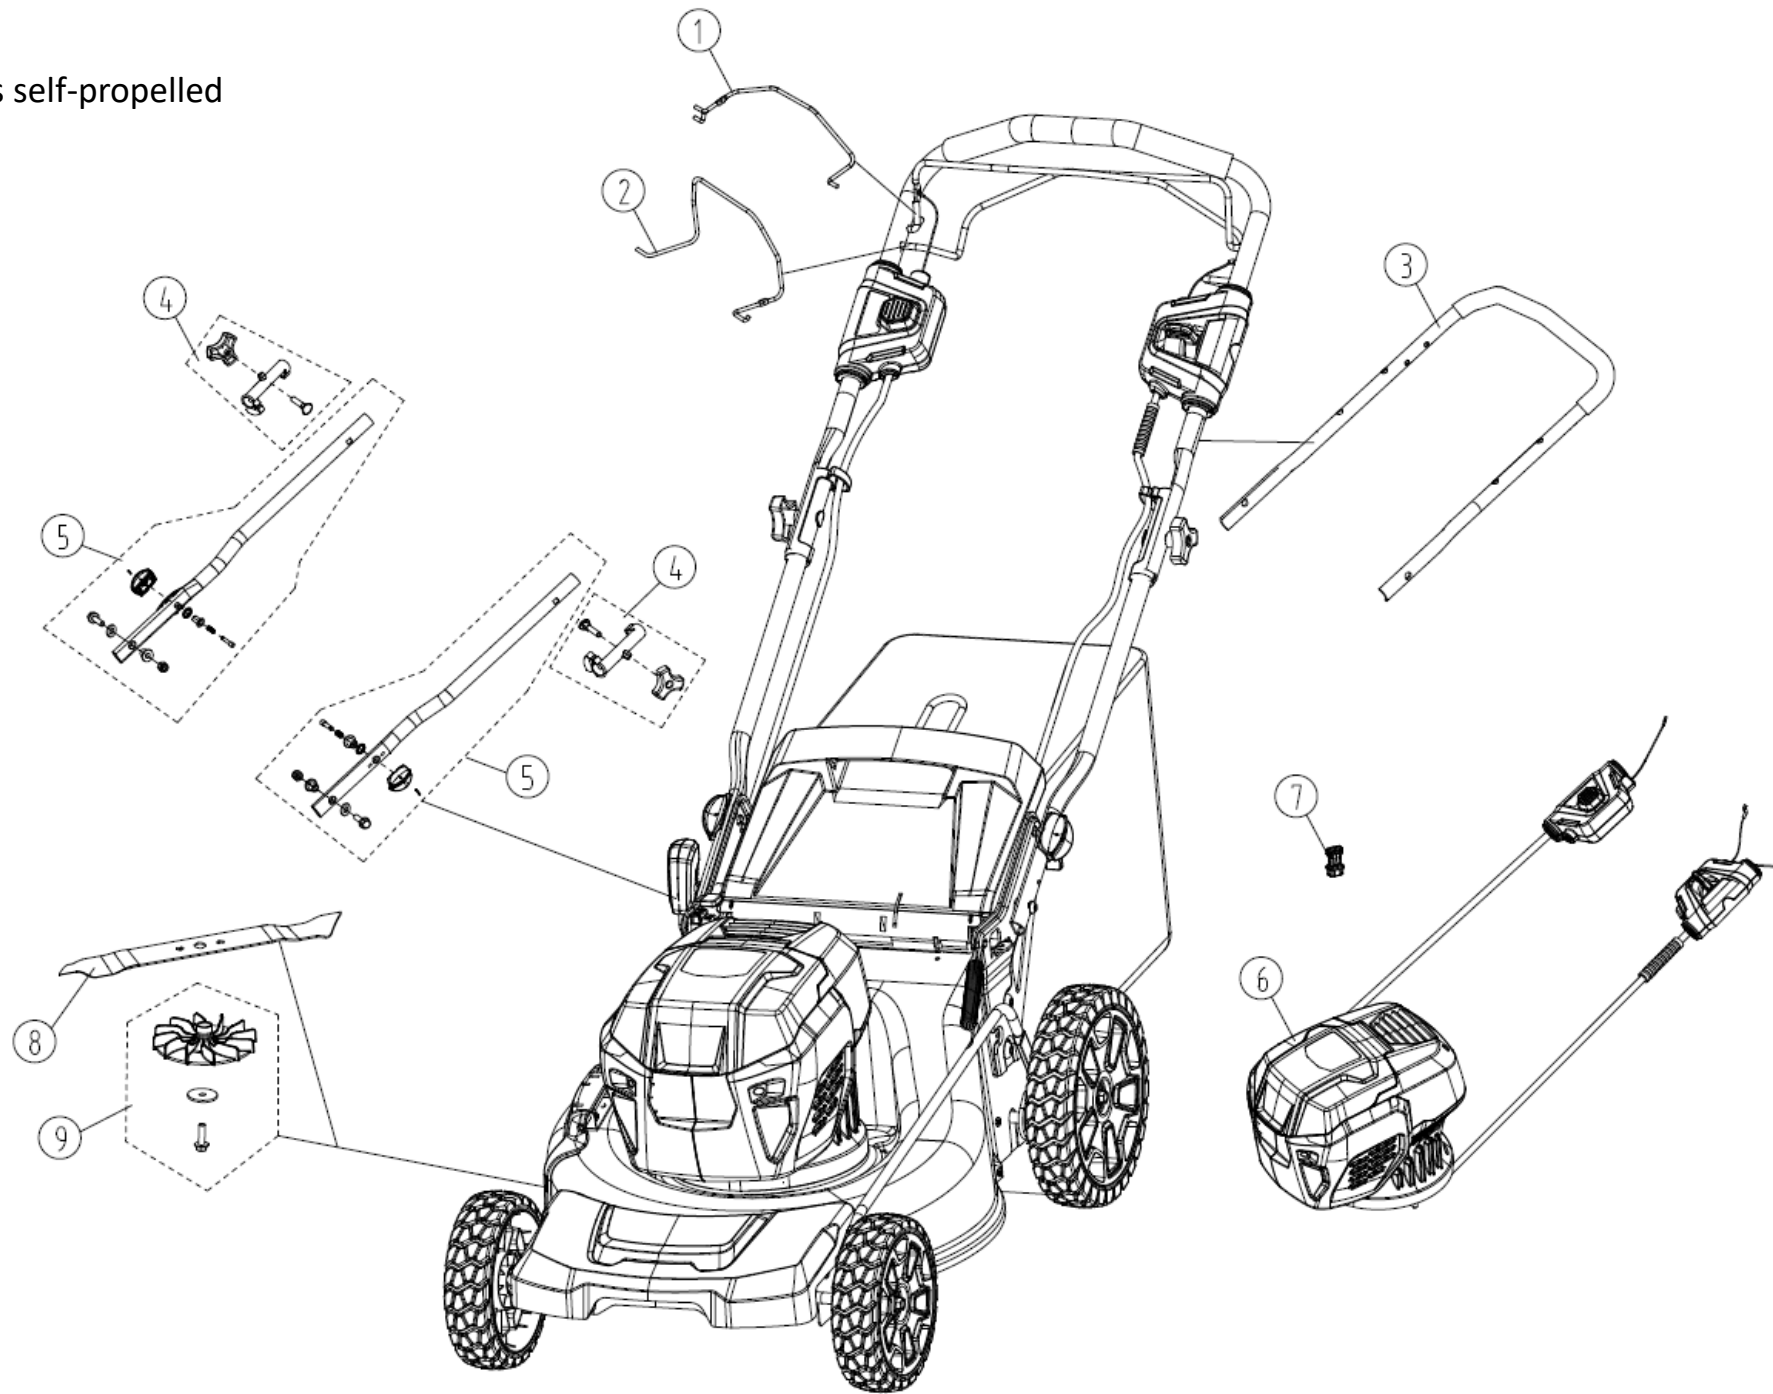

48SPM21
GW 48V 21" brushless self-propelled

48SPM21
GW 48V 21" brushless self-propelled
Handles and Controls

48SPM21
GW 48V 21" brushless self-propelled
Housings

48SPM21

GW 48V 21" brushless self-propelled

Deck And Wheels		
Item #	Part Number	Description
1	R0200071-00	Height Adjust Handle Kit
2	RB333031577	Deck Bracket Assembly (Right)
3	R0200874-00	Rear Wheel Assembly
4	R0200875-00	Rear Axle Assembly
5	R0200876-00	Self Propel Axle and motor
6	RB333041519D	Deck Bracket Assembly (Left)
7	RB332081531	Height Adjust Rod Assembly
8	RB341281179A	Front Wheel Kit
9	RB311292398	Front Axle kit
10	R0200073-00	Deck
11	RB311201546	Side Discharge Cover Assembly

Handles and Controls		
1	R0200059-00	Main Bail
2	R0200060-00	Self Propel Bail
3	R0200061-00	Upper Handle Assembly
4	RB341291179A	Handle Connection Kit
5	RB333121179A	Lower Handle Kit
6	R0200877-00	Power head and Switch Assembly
7	R0200075-00	Key
8	RB333041179	Blade
9	RB341191179V1	Blade Fan Kit