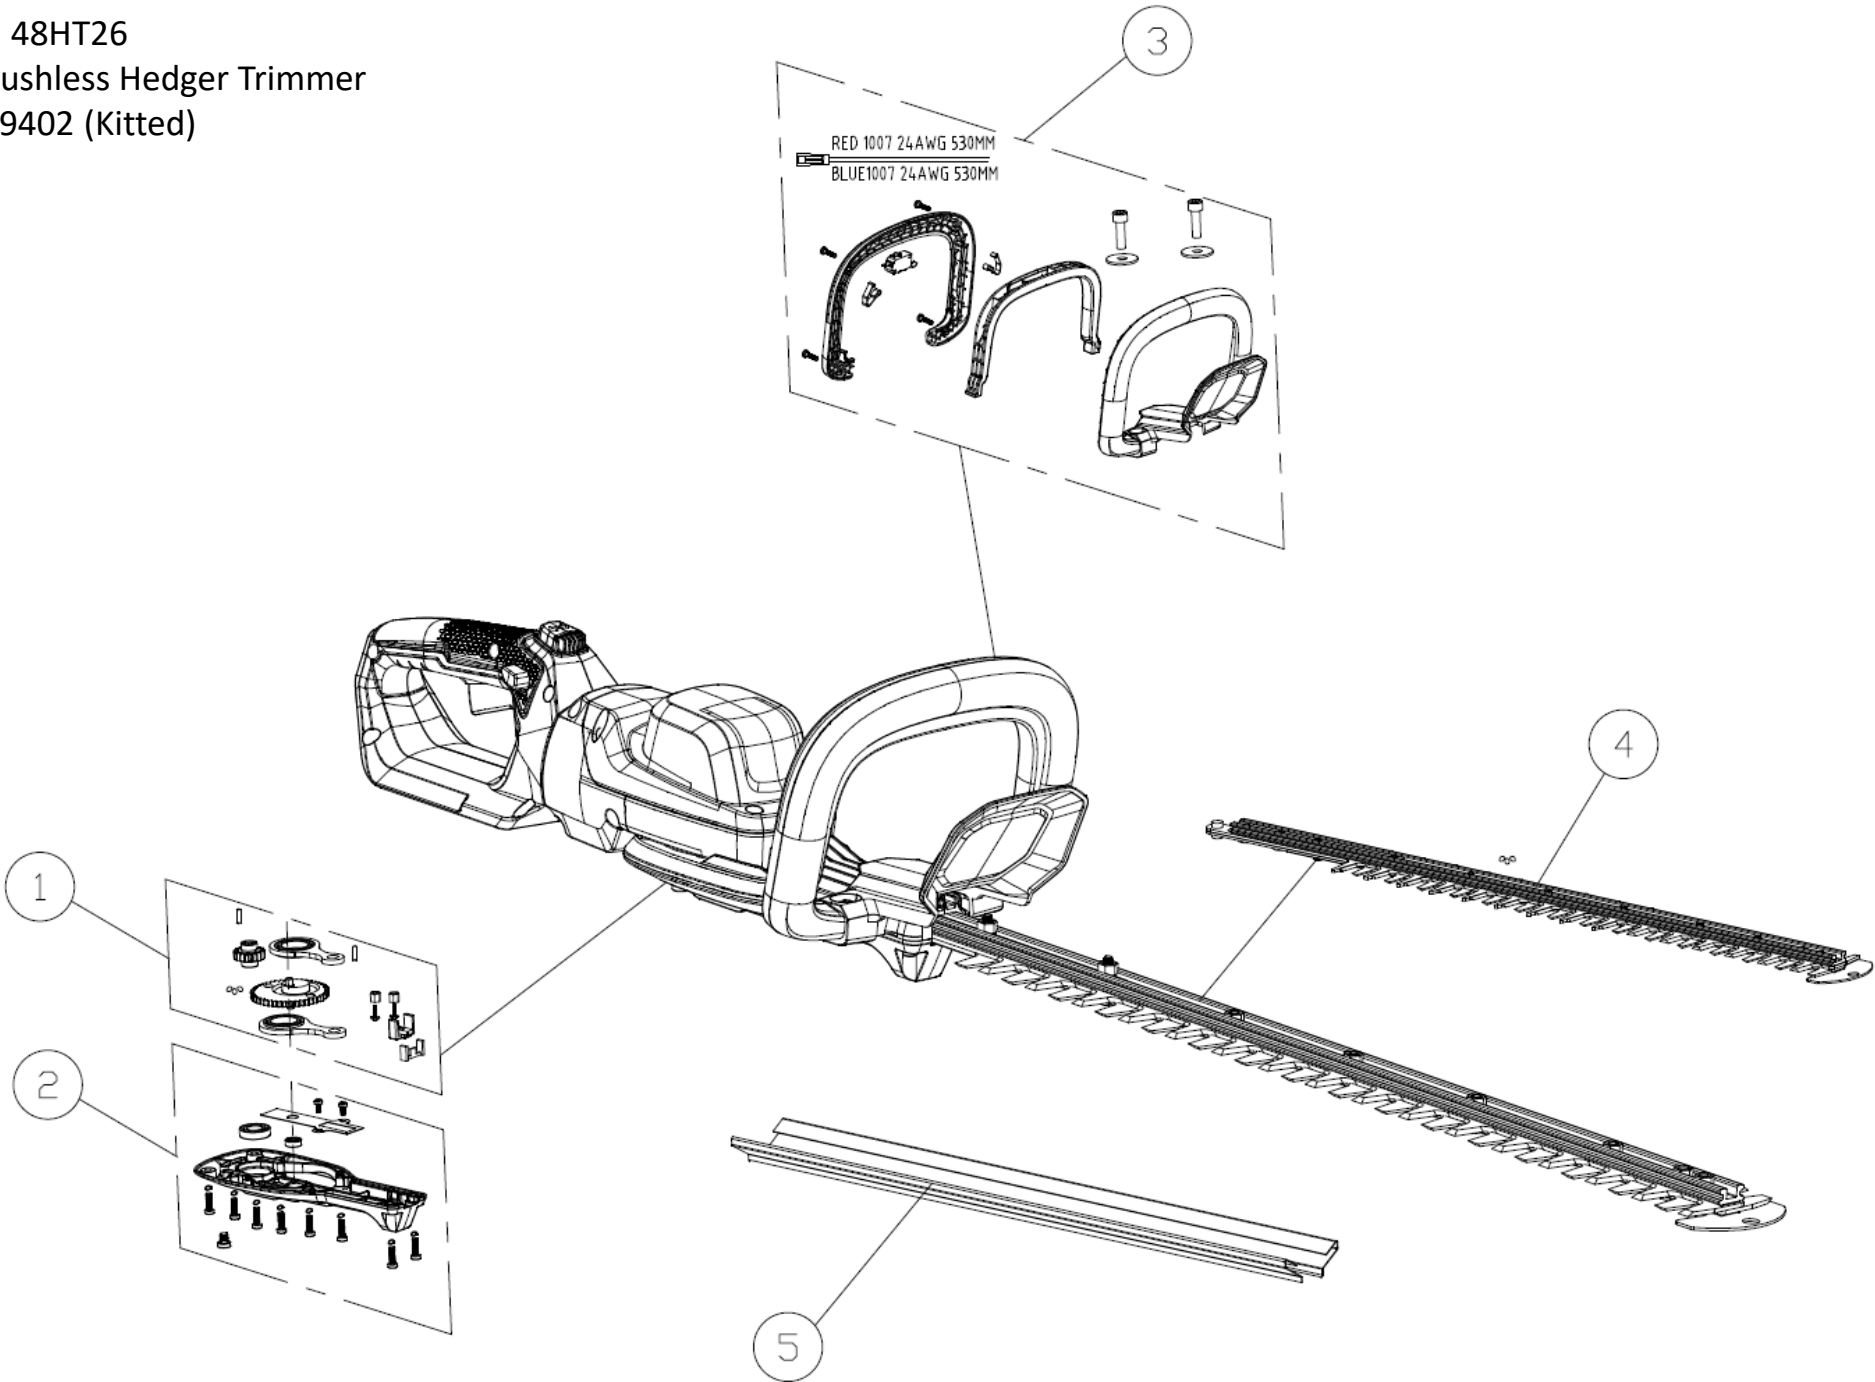

48HT26
GW 48V 26" Brushless Hedger Trimmer
2209402 (Kitted)

48HT26

GW 48V 26" Brushless Hedger Trimmer
2209402 (Kitted)

Item #	Part Number	Description
1	R0201671-00	Gear Assembly
2	R0201672-00	Lower Gear Box Cover
3	R0201038-00	Auxiliary Handle Assembly
4	R0201039-00	Blades
5	RB34110648V1	Sheath