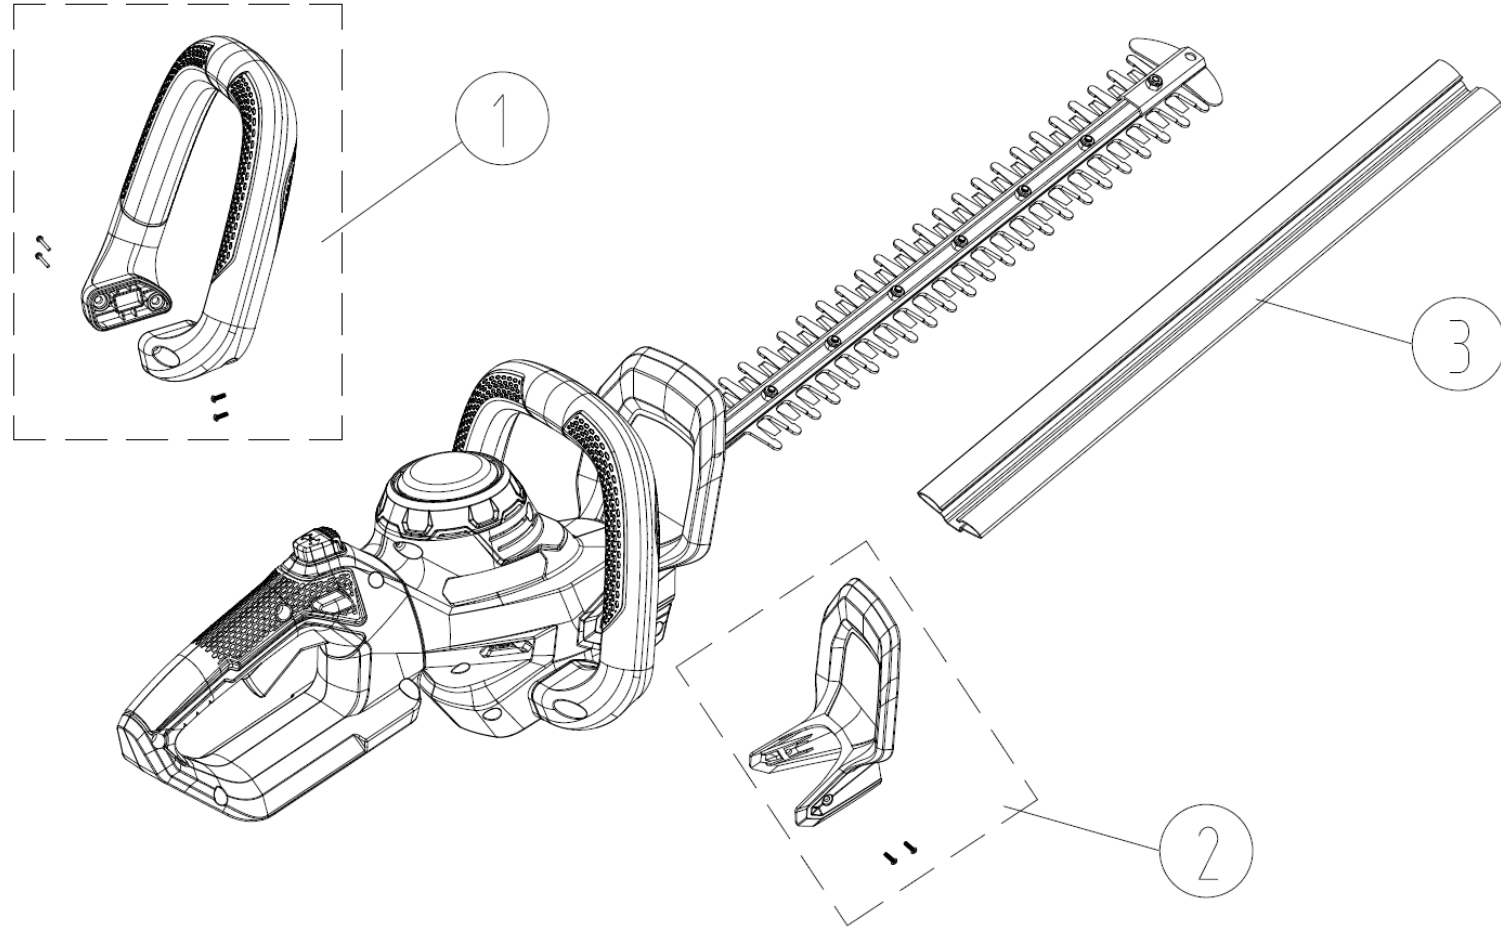

48HT24
GW 48V 24" Brushed Hedge Trimmer (Kitted)
2210902

48HT24

GW 48V 24"Brushed Hedge Trimmer (Kitted)

2210902

Item #	Part Number	Description
1	RB341102229	Auxiliary handle assembly
2	R0200021-00	Guard assembly
3	RB34110648V1	Blade Guard