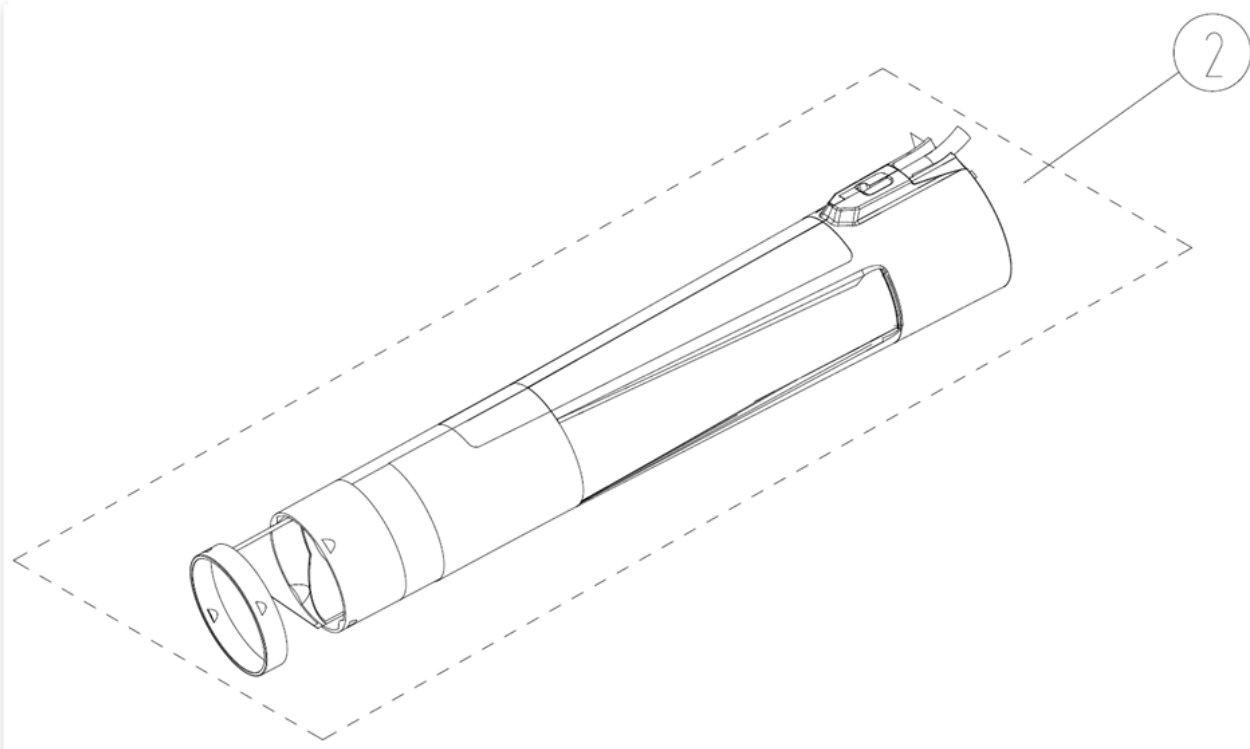

48B450
GW 48V Brushed Blower (Kitted)
2417102

48B450

GW 48V Brushed Blower (Kitted)

2417102

Item #	Part Number	Description
1	R0200859-00	Air Vent Assembly
2	R0200028-00	Tube Assembly