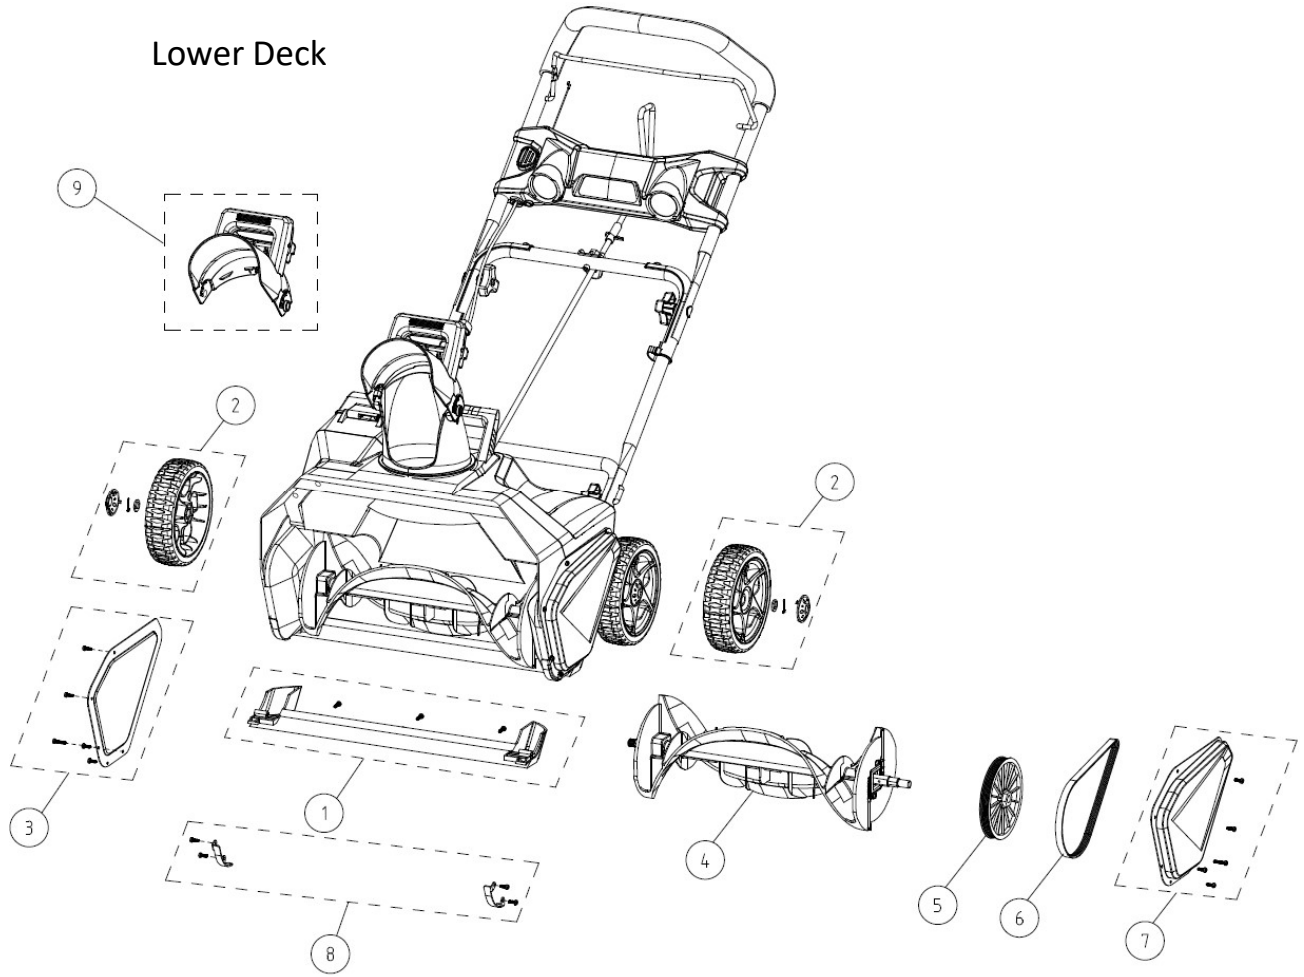

48SN20

GW 24/48V 20" Snow Thrower

2607802

Lower Deck

48SN20

GW 24/48V 20" Snow Thrower

2607802

Handles and Control

48SN20

GW 24/48V 20" Snow Thrower

2607802

Lower Deck		
Item #	Part Number	Description
1	R0200282-00	Scraper Bar
2	R0200165-00	Wheel Kit
3	R0201923-00	Right Side Cover
4	R0200820-00	Driveshaft kit
5	R0201917-00	Pulley
6	R0201918-00	Belt
7	R0201924-00	Drive Side Cover
8	R0201919-00	Skid Shoes Kit
9	R0201920-00	Chute Kit