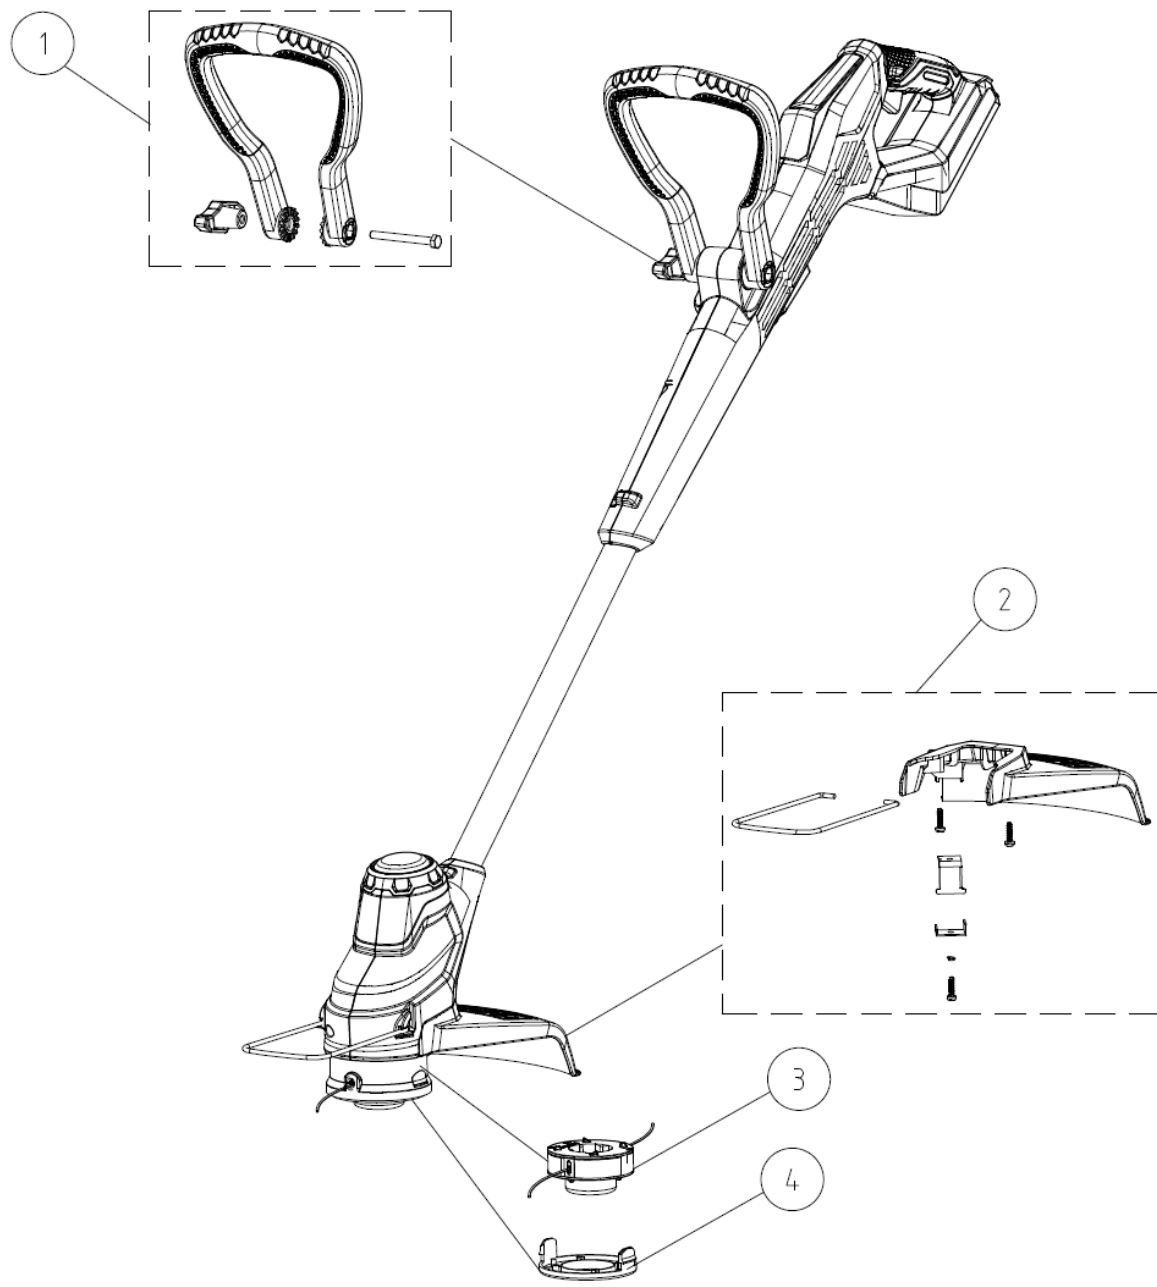

24T12
24v 12" MPP string trimmer
with 2ah battery and 2A
charger
2115902

24T12
24v 12" MPP string
trimmer with 2ah
battery and 2A charger
2115902

Item #	Part Number	Description
1	R0201525-00	Auxiliary Handle Assembly
2	R0201070-00	Guard Assembly
3	R0201526-00	Spool Assembly
4	R0201527-00	String Head Spool Cover