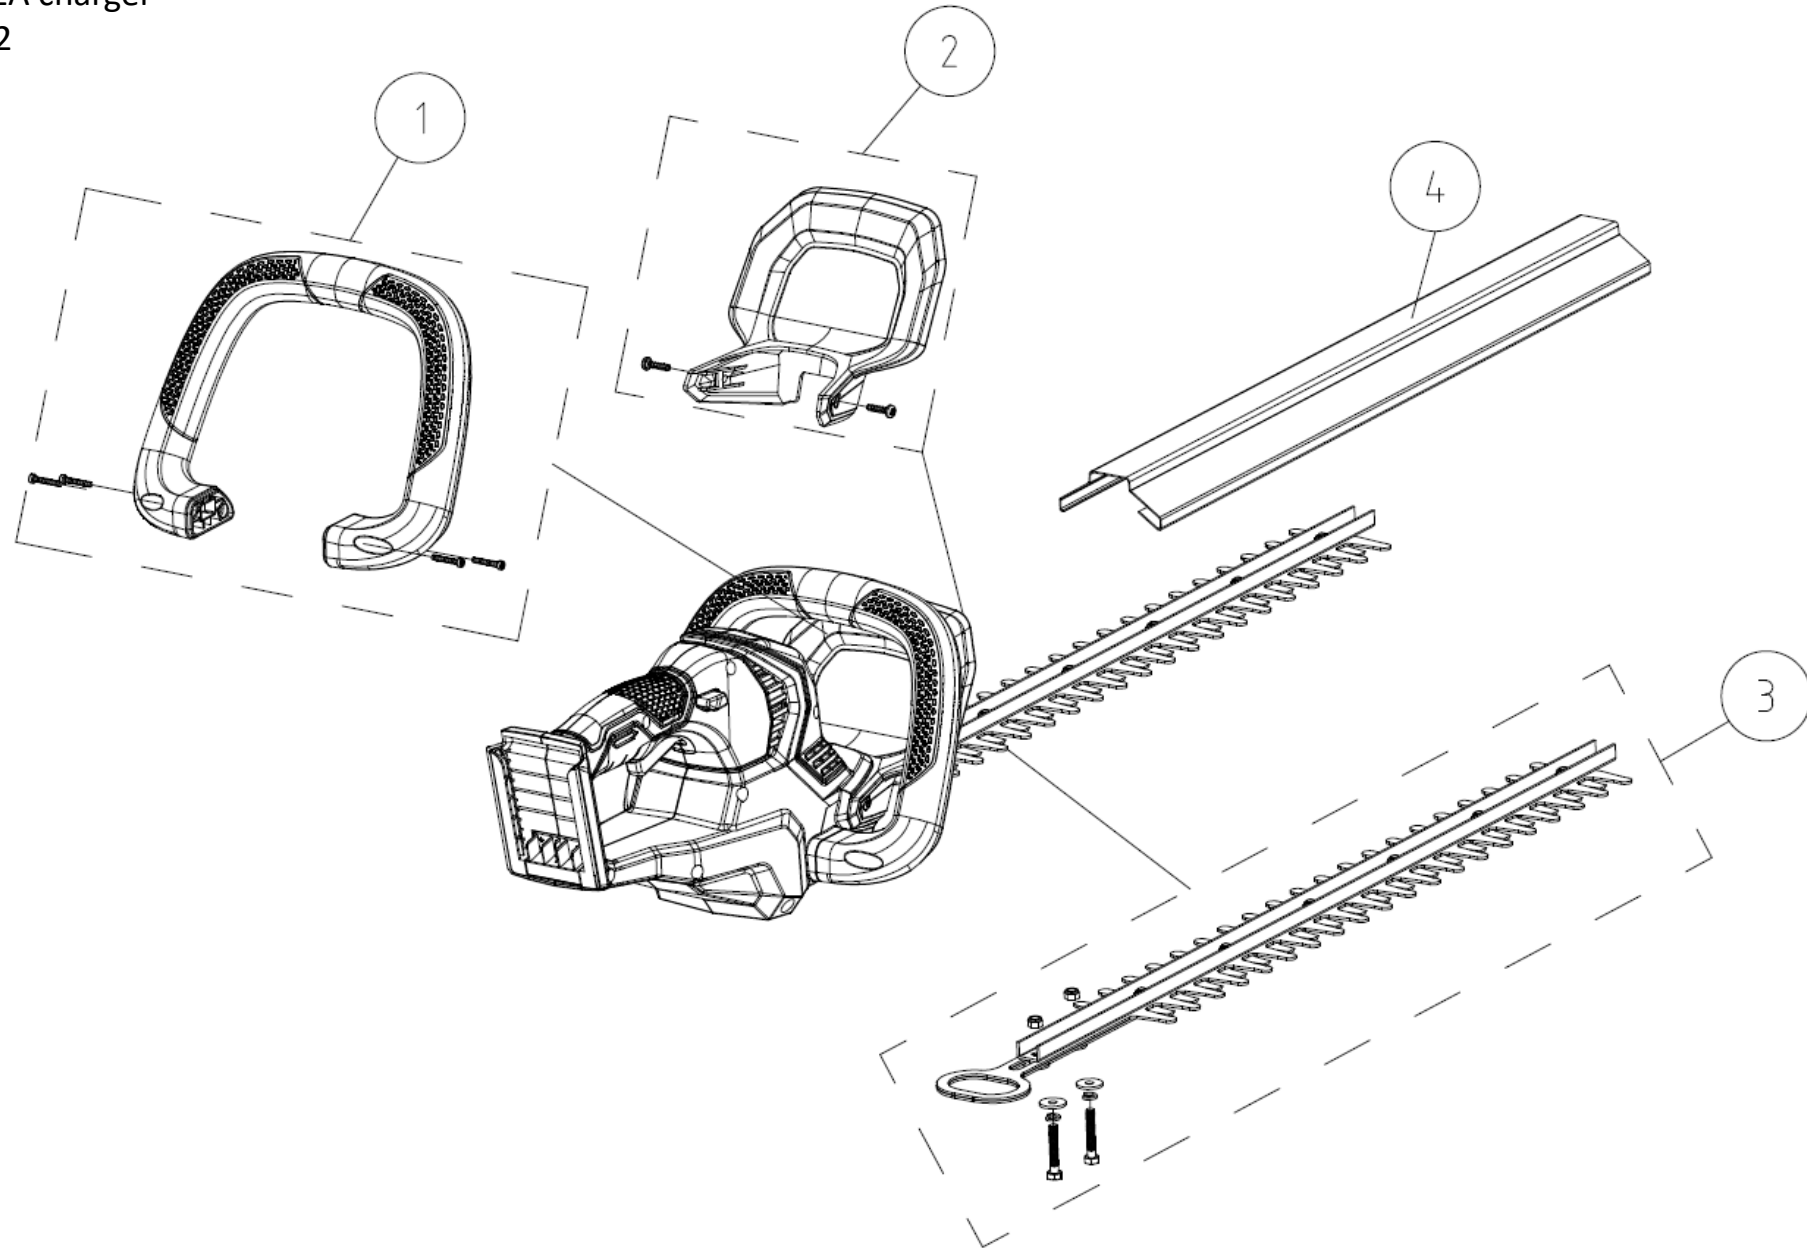

24H20  
24v 22" hedge trimmer with  
2ah battery and 2A charger  
2208902

24H20

24v 22" hedge trimmer with  
2ah battery and 2A charger  
2208902

Item #	Part Number	Description
1	RB341102229	Auxiliary handle assembly
2	R0201574-00	Guard assembly
3	R0201575-00	Blade Assembly
4	RB34110648V1	Blade Guard